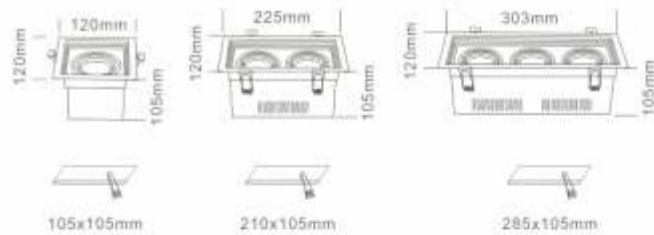

Recessed downlight

AL088-T 1L
AL088-T 2L
AL088-T 3L

ITEM NO	Lamp holder	Diameter (mm)	Cut-out (mm)	Height (mm)	Material
AL088-T 1L adjustable	G5.3/GU10	120*120	105*105	105	Aluminium+Iron
AL088-T 2L adjustable	G5.3/GU10	225*120	210*105	105	Aluminium+Iron
AL088-T 3L adjustable	G5.3/GU10	303*120	285*105	105	Aluminium+Iron

T58C-1L AL-S
T58C-2L AL-S
T58C-3L AL-S