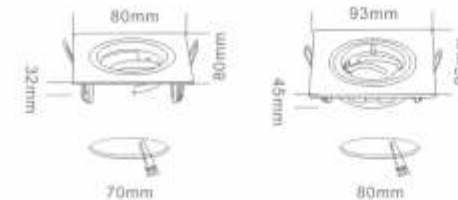

ITEM NO	Lamp holder	Diameter (mm)	Cut-out (mm)	Height (mm)	Material
DJ-AL092-2R	G5.3/GU10	82	70	32	Aluminum Die Casting
DJ-AL092-3R adjustable	G5.3/GU10	93	80	45	Aluminum Die Casting

DJ-AL092-2F
DJ-AL092-3F

DJ-AL092-2F

DJ-AL092-3F

GU10 G5.3

Matt white Black

ITEM NO	Lamp holder	Diameter (mm)	Cut-out (mm)	Height (mm)	Material
DJ-AL092-2F	G5.3/GU10	80*80	70	32	Aluminum Die Casting
DJ-AL092-3F adjustable	G5.3/GU10	93*93	80	45	Aluminum Die Casting

MR16 Downlight

DJ1120

ITEM NO	Lamp holder	Diameter (mm)	Cut-out (mm)	Height (mm)	Material
DJ1120 adjustable	G5.3/GU10	98	90	35	Aluminum Die Casting

DJ1125

ITEM NO	Lamp holder	Diameter (mm)	Cut-out (mm)	Height (mm)	Material
DJ1125 adjustable	G5.3/GU10	92	82	30	Aluminum Die Casting