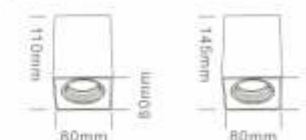

DJ-D80-SQ-E

ITEM NO	Lamp holder	Diameter (mm)	Height (mm)	Material	Color
DJ-D80-SQ-E/110 Fixed	G5.3/GU10	80*80	110	Aluminium	Sand white/ Grey /Black/Matt white
DJ-D80-SQ-E/145 Fixed	G5.3/GU10	80*80	145	Aluminium	Sand white/ Grey /Black/Matt white

SURFACE MOUNTED LIGHT