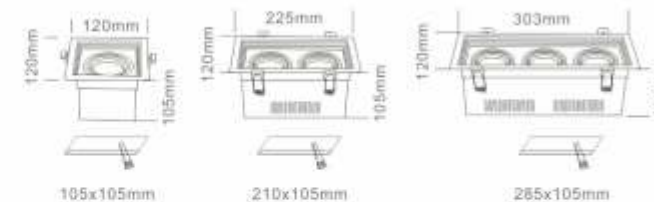

AL088-C 1L
AL088-C 2L
AL088-C 3L

RECESSED DOWNLIGHT

ITEM NO.	Lamp holder	Diameter (mm)	Cut-out (mm)	Height (mm)	Material
DJ-AL088-C-1L adjustable	G5.3/GU10	120*120	105*105	105	Aluminium+Iron
DJ-AL088-C-2L adjustable	G5.3/GU10	225*120	210*105	105	Aluminium+Iron
DJ-AL088-C-3L adjustable	G5.3/GU10	303*120	285*105	105	Aluminium+Iron