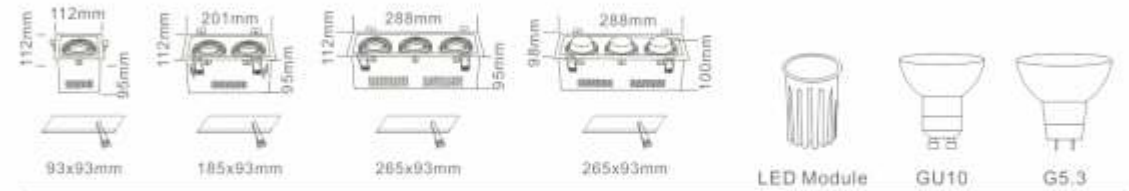

ITEM NO	Lamp holder	Diameter (mm)	Cut-out (mm)	Height (mm)	Material
T58C-1L adjustable	G5.3/GU10	112*112	93*93	95	Steel+Aluminium
T58C-2L adjustable	G5.3/GU10	201*112	185*93	95	Steel+Aluminium
T58C-3L adjustable	G5.3/GU10	288*112	265*93	95	Steel+Aluminium
T58D-3L adjustable	G5.3/GU10	288*112	265*93	100	Steel+Aluminium