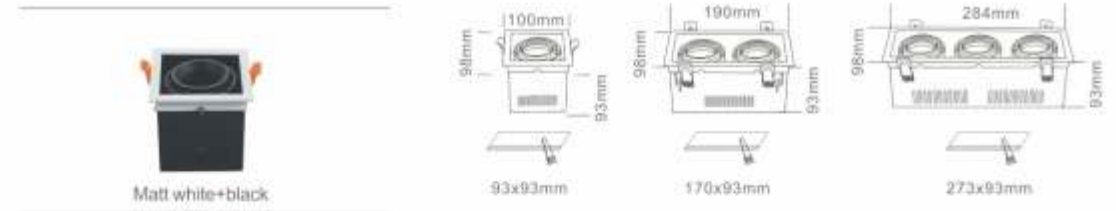

ITEM NO	Lamp holder	Diameter (mm)	Cut-out (mm)	Height (mm)	Material
T58C-1L AL-S adjustable	G5.3/GU10	100*98	93*93	93	Aluminium
T58C-2L AL-S adjustable	G5.3/GU10	190*98	170*93	93	Aluminium
T58C-3L AL-S adjustable	G5.3/GU10	284*98	273*93	93	Aluminium