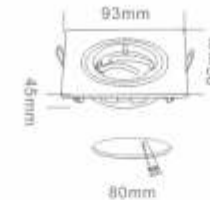

ITEM NO	Lamp holder	Diameter (mm)	Cut-out (mm)	Height (mm)	Material
DJ-AL092-2R	G5.3/GU10	82	70	32	Aluminum Die Casting
DJ-AL092-3R adjustable	G5.3/GU10	93	80	45	Aluminum Die Casting

DJ-AL092-2F
DJ-AL092-3F

DJ-AL092-2F

DJ-AL092-3F

GU10 G5.3

Matt white Black

ITEM NO	Lamp holder	Diameter (mm)	Cut-out (mm)	Height (mm)	Material
DJ-AL092-2F	G5.3/GU10	80*80	70	32	Aluminum Die Casting
DJ-AL092-3F adjustable	G5.3/GU10	93*93	80	45	Aluminum Die Casting

MR16 Downlight

DJ1120

ITEM NO	Lamp holder	Diameter (mm)	Cut-out (mm)	Height (mm)	Material
DJ1120 adjustable	G5.3/GU10	98	90	35	Aluminum Die Casting

DJ1125

ITEM NO	Lamp holder	Diameter (mm)	Cut-out (mm)	Height (mm)	Material
DJ1125 adjustable	G5.3/GU10	92	82	30	Aluminum Die Casting