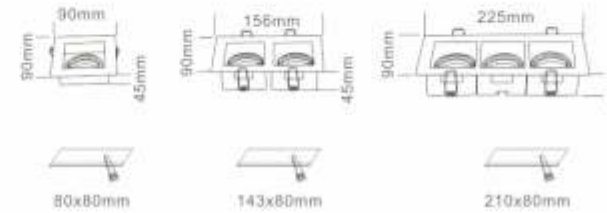

T58C-1L AL
T58C-2L AL
T58C-3L AL

ITEM NO	Lamp holder	Diameter (mm)	Cut-out (mm)	Height (mm)	Material
T58C-1L AL adjustable	G5.3/GU10	110*110	95*95	95	Aluminium
T58C-2L AL adjustable	G5.3/GU10	198*110	185*95	95	Aluminium
T58C-3L AL adjustable	G5.3/GU10	293*110	275*95	95	Aluminium

Recessed downlight

- T58C-1L
- T58C-2L
- T58C-3L
- T58D-3L

ITEM NO	Lamp holder	Diameter (mm)	Cut-out (mm)	Height (mm)	Material
T58C-1L adjustable	G5.3/GU10	112*112	93*93	95	Steel+Aluminium
T58C-2L adjustable	G5.3/GU10	201*112	185*93	95	Steel+Aluminium
T58C-3L adjustable	G5.3/GU10	288*112	265*93	95	Steel+Aluminium
T58D-3L adjustable	G5.3/GU10	288*112	265*93	100	Steel+Aluminium

Recessed downlight

T58C-A 1L
T58C-A 2L
T58C-A 3L

DJ946-1L
DJ946-2L
DJ946-3L

ITEM NO	Lamp holder	Diameter (mm)	Cut-out (mm)	Height (mm)	Material
T58C-A 1L adjustable	G5.3/GU10	98*83	98*83	90	Steel+Aluminium
T58C-A 2L adjustable	G5.3/GU10	182*83	182*83	90	Steel+Aluminium
T58C-A 3L adjustable	G5.3/GU10	268*83	268*83	90	Steel+Aluminium