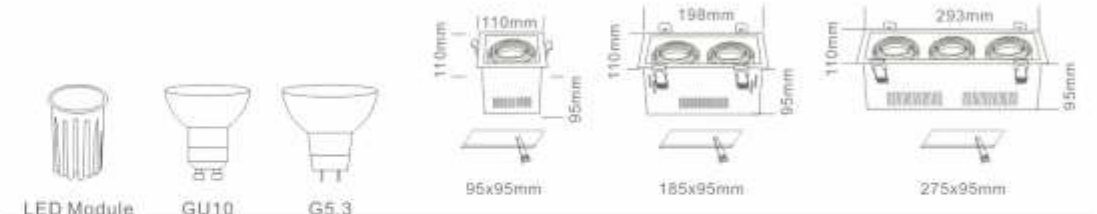

ITEM NO	Lamp holder	Diameter (mm)	Cut-out (mm)	Height (mm)	Material
T58C-1L AL adjustable	G5.3/GU10	110*110	95*95	95	Aluminium
T58C-2L AL adjustable	G5.3/GU10	198*110	185*95	95	Aluminium
T58C-3L AL adjustable	G5.3/GU10	293*110	275*95	95	Aluminium