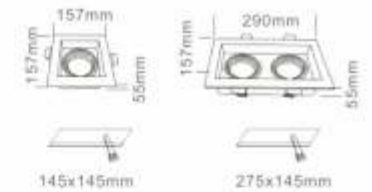

ITEM NO	Lamp holder	Diameter (mm)	Cut-out (mm)	Height (mm)	Material
DJ-AL092-2R	G5.3/GU10	82	70	32	Aluminum Die Casting
DJ-AL092-3R adjustable	G5.3/GU10	93	80	45	Aluminum Die Casting

DJ-AL092-2F
DJ-AL092-3F

MR16 Downlight

DJ1120

ITEM NO	Lamp holder	Diameter (mm)	Cut-out (mm)	Height (mm)	Material
DJ1120 adjustable	G5.3/GU10	98	90	35	Aluminum Die Casting

DJ1125

ITEM NO	Lamp holder	Diameter (mm)	Cut-out (mm)	Height (mm)	Material
DJ1125 adjustable	G5.3/GU10	92	82	30	Aluminum Die Casting

ITEM NO	Lamp holder	Diameter (mm)	Cut-out (mm)	Height (mm)	Material
DJ946-1L adjustable	G5.3/GU10	90*90	80*80	45	Steel
DJ946-2L adjustable	G5.3/GU10	156*90	143*80	45	Steel
DJ946-3L adjustable	G5.3/GU10	225*90	210*80	45	Steel

Recessed downlight

T60C-1L
T60C-2L
T60C-3L

T60C-1LAR111
T60C-2LAR111

ITEM NO	Lamp holder	Diameter (mm)	Cut-out (mm)	Height (mm)	Material
T60C-1L adjustable	G5.3/GU10	93*93	80*80	45	Aluminium
T60C-2L adjustable	G5.3/GU10	175*93	160*80	45	Aluminium
T60C-3L adjustable	G5.3/GU10	246*93	240*80	45	Aluminium