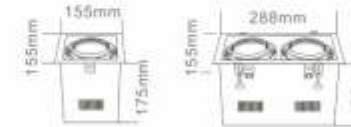

143x143mm

275x143mm