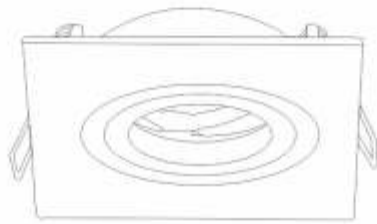

DJ-YF005-F

DJ-YF005-R

DJ-YF005-F

ITEM NO	Lamp holder	Diameter (mm)	Cut-out (mm)	Height (mm)	Material
DJ-YF005-R	G5.3/GU10	90	80	32	Aluminium
DJ-YF005-F	G5.3/GU10	90*90	80	32	Aluminium