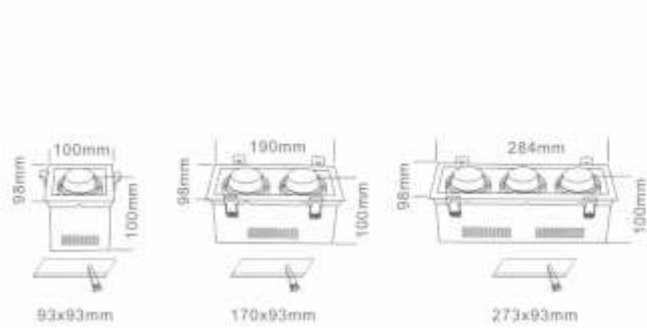

Recessed downlight

T58D-1L AL-S
T58D-2L AL-S
T58D-3L AL-S

ITEM NO	Lamp holder	Diameter (mm)	Cut-out (mm)	Height (mm)	Material
T58D-1L AL-S adjustable	G5.3/GU10	100*98	93*93	100	Aluminium
T58D-2L AL-S adjustable	G5.3/GU10	190*98	170*93	100	Aluminium
T58D-3L AL-S adjustable	G5.3/GU10	284*98	273*93	100	Aluminium

T58C-1L AL
T58C-2L AL
T58C-3L AL