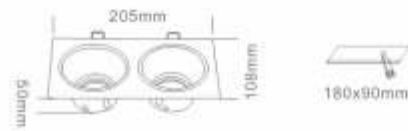

MR16 Downlight

DL914-2L

ITEM NO	Lamp holder	Diameter (mm)	Cut-out (mm)	Height (mm)	Material
DJ914-2L adjustable	G5.3/GU10	205*108	180*90	50	Steel+Aluminium

DJ1135-4
DJ1135-3.5