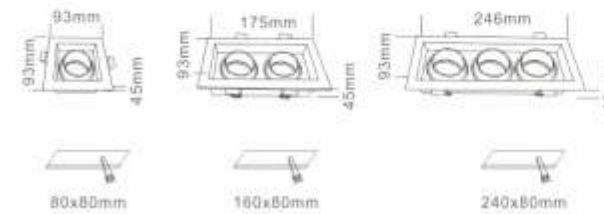

LED Module GU10 G5.3

Black+Black

ITEM NO	Lamp holder	Diameter (mm)	Cut-out (mm)	Height (mm)	Material
T60D-1L adjustable	G5.3/GU10	93*93	80*80	45	Aluminium
T60D-2L adjustable	G5.3/GU10	175*93	160*80	45	Aluminium
T60D-3L adjustable	G5.3/GU10	246*93	240*80	45	Aluminium