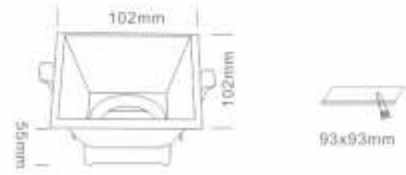

MR16 Downlight

DJ-1129-F1

ITEM NO	Lamp holder	Diameter (mm)	Cut-out (mm)	Height (mm)	Material
DJ-1129-F1 fixed	G5.3/GU10	102*102	93*93	55	Aluminum Die Casting

DJ-1129-R1