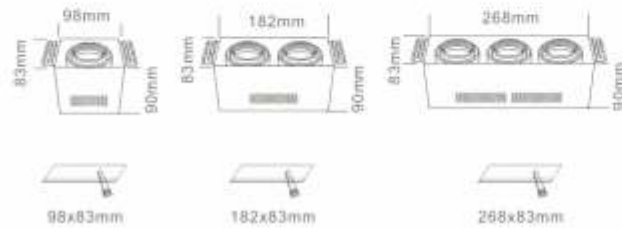

Recessed downlight

T58C-A 1L
T58C-A 2L
T58C-A 3L

DJ946-1L
DJ946-2L
DJ946-3L

ITEM NO	Lamp holder	Diameter (mm)	Cut-out (mm)	Height (mm)	Material
T58C-A 1L adjustable	G5.3/GU10	98*83	98*83	90	Steel+Aluminium
T58C-A 2L adjustable	G5.3/GU10	182*83	182*83	90	Steel+Aluminium
T58C-A 3L adjustable	G5.3/GU10	268*83	268*83	90	Steel+Aluminium

ITEM NO	Lamp holder	Diameter (mm)	Cut-out (mm)	Height (mm)	Material
DJ946-1L adjustable	G5.3/GU10	90*90	80*80	45	Steel
DJ946-2L adjustable	G5.3/GU10	156*90	143*80	45	Steel
DJ946-3L adjustable	G5.3/GU10	225*90	210*80	45	Steel