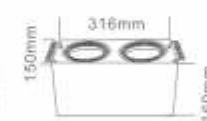

DJ-T59-A-2L