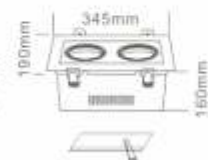

320x170mm
DJ-T59-FLAT-2L