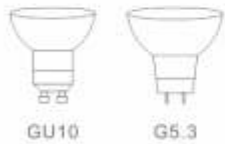

MR16 Downlight

DJ-YF005-R
DJ-YF005-F

DJ-YF005-R

DJ-YF005-F

ITEM NO	Lamp holder	Diameter (mm)	Cut-out (mm)	Height (mm)	Material
DJ-YF005-R	G5.3/GU10	90	80	32	Aluminium
DJ-YF005-F	G5.3/GU10	90*90	80	32	Aluminium