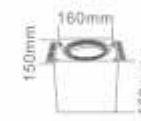

DJ-T59-A-1L