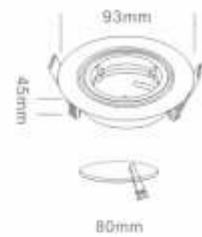

DJ-AL092-3R

ITEM NO	Lamp holder	Diameter (mm)	Cut-out (mm)	Height (mm)	Material
DJ-AL092-2R	G5.3/GU10	82	70	32	Aluminum Die Casting
DJ-AL092-3R adjustable	G5.3/GU10	93	80	45	Aluminum Die Casting

DJ-AL092-2F
DJ-AL092-3F