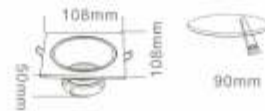

DJ-YF005-R

DJ-YF005-F

ITEM NO	Lamp holder	Diameter (mm)	Cut-out (mm)	Height (mm)	Material
DJ-YF005-R	G5.3/GU10	90	80	32	Aluminium
DJ-YF005-F	G5.3/GU10	90*90	80	32	Aluminium

MR16 Downlight

DJ914-F

ITEM NO	Lamp holder	Diameter (mm)	Cut-out (mm)	Height (mm)	Material
DJ914-F adjustable	G5.3/GU10	108*108	90	50	Steel+Aluminium