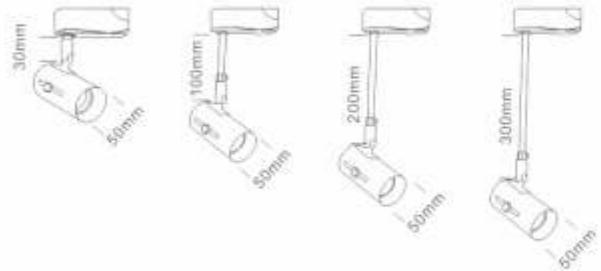

Track light

D007-D

ITEM NO	Lamp holder	Diameter (mm)	Height (mm)	Material	Color
D007-D-3	E27	50	30	Steel+Plastic	White/Matt white/Black
D007-D-10	E27	50	100	Steel+Plastic	White/Matt white/Black
D007-D-20	E27	50	200	Steel+Plastic	White/Matt white/Black
D007-D-30	E27	50	300	Steel+Plastic	White/Matt white/Black