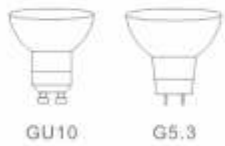

MR16 Downlight

2028A/2030A
2031A/2032A