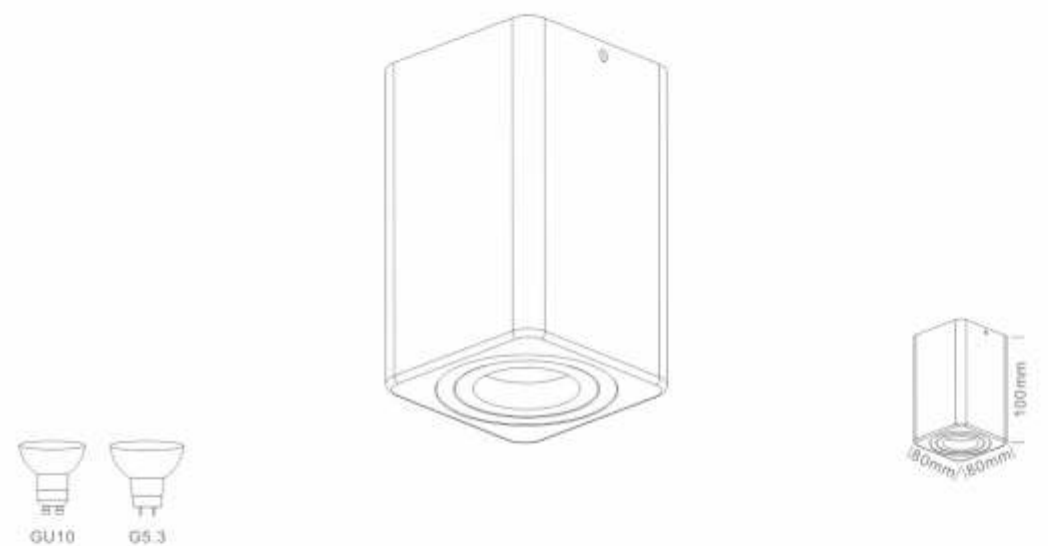

DJ-1152

ITEM NO	Lamp holder	Diameter (mm)	Height (mm)	Material	Color
DJ-1152	G5.3/GU10	80*80	100	Steel+aluminium Die Casting	Sand white/Sand black/Matt black/Matt white