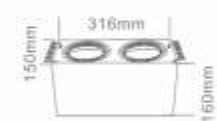

DJ-T59-A-C 2L

ITEM NO	Lamp holder	Diameter (mm)	Cut-out (mm)	Height (mm)	Material
DJ-T59-A-1L PAR30 adjustable	E27/PAR30	160*150	160*150	160	Steel
DJ-T59-A-2L PAR30 adjustable	E27/PAR30	316*150	316*150	160	Steel
DJ-T59-A-C 1L adjustable	E27/AR111	160*150	150*150	160	Steel body/Aluminium ring
DJ-T59-A-C 2L adjustable	E27/AR111	316*150	318*150	160	Steel body/Aluminium ring