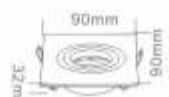

DJ-YF005-F