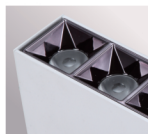

Lens

▲ B1362B

Aluminum Track Housing

1660 ▶

Aluminum housing
Steel bracket
Color: White/Black
Light source: GU5.3/GU10

120°C Max temperature