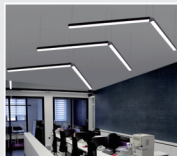

LED Office Light

◀ B136

- Aluminum alloy housing

ITEM	POWER	COLOUR	CRI	LM/W	CCT	SPEC mm
B1361	36 W	White Black	≥90	85	3000K/4000K/6000K	1190x43xH75
B1361T					Change CCT	
B1362A	32 W	White Black	≥90	85	3000K/4000K/6000K	1140x43xH75
B1362B					Change CCT	