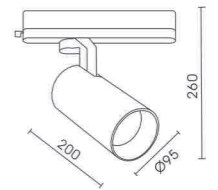

TB40TS

Power: 40W
Efficiency: 90 Lm/W
CRI: 90
Beam Angle: 15°/24°/36°
Finish: White / Black
Material: Aluminium