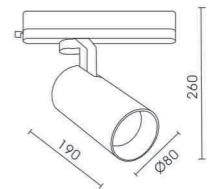

TB30TS

Power: 30W
Efficiency: 90 Lm/W
CRI: 90
Beam Angle: 15°/24°/36°
Finish: White / Black
Material: Aluminium