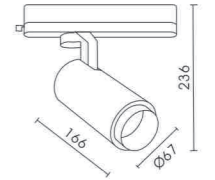

Foshan MO-Lighting Co., Ltd

TB20TJ

Power: 20W
Efficiency: 90 Lm/W
CRI: 90
Beam Angle: 15°/24°/36°
Finish: White / Black
Material: Aluminium

TB30TJ

Power: 30W
Efficiency: 90 Lm/W
CRI: 90
Beam Angle: 15°/24°/36°
Finish: White / Black
Material: Aluminium

TB40TJ

Power: 40W
Efficiency: 90 Lm/W
CRI: 90
Beam Angle: 15°/24°/36°
Finish: White / Black
Material: Aluminium

Up to 90 lm/W

Ra ≥ 90

Extruded Aluminum Heatsink+ Fixture

15°~60° stepless zoomable

Turn the converter to get different beam angle

Phone/WhatsApp: +86 13925474440

Email:sales@mo-lighting.com

Website:https://www.mo-lighting.com/