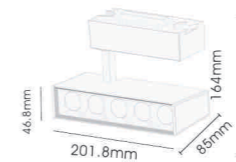

LT25

Power: 25W
Efficiency: 85 Lm/W
CRI: 90
Beam Angle: 15°/24°/36°
Finish: White / Black
Material: Aluminium