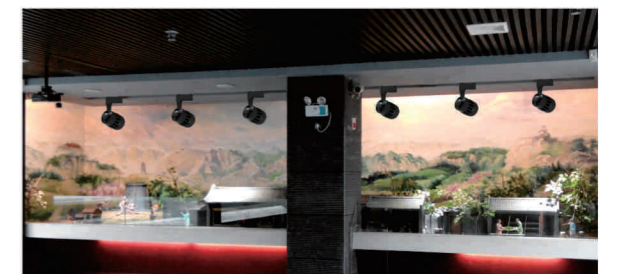

DD17

Power: 28W
Efficiency: 85 Lm/W
CRI: 90
Beam Angle: 15°/24°
Finish: White / Black / Black+White
Material: Aluminium