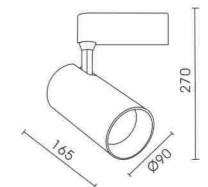

LED TRACK LIGHT

DD13-12W

Power: 12W
 Efficiency: 85 Lm/W
 CRI: 90
 Beam Angle: 15°/24°/36°
 Finish: White / Black
 Material: Aluminium

DD03-18W

Power: 18W
 Efficiency: 85 Lm/W
 CRI: 90
 Beam Angle: 15°/24°/36°
 Finish: White / Black
 Material: Aluminium

DD23-26W

Power: 26W
 Efficiency: 85 Lm/W
 CRI: 90
 Beam Angle: 15°/24°/36°
 Finish: White / Black
 Material: Aluminium

DD23-30W

Power: 30W
 Efficiency: 85 Lm/W
 CRI: 90
 Beam Angle: 15°/24°/36°
 Finish: White / Black
 Material: Aluminium