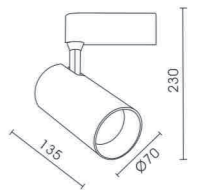

TA30

Power: 30W
Efficiency: 85 Lm/W
CRI: 80
Beam Angle: 15°/24°/36°
Finish: White / Black
Material: Aluminium

TA35

Power: 35W
Efficiency: 85 Lm/W
CRI: 80
Beam Angle: 15°/24°/36°
Finish: White / Black
Material: Aluminium