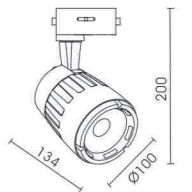

LED TRACK LIGHT

DD13-12W

Power: 12W
 Efficiency: 85 Lm/W
 CRI: 90
 Beam Angle: 15°/24°/36°
 Finish: White / Black
 Material: Aluminium

DD03-18W

Power: 18W
 Efficiency: 85 Lm/W
 CRI: 90
 Beam Angle: 15°/24°/36°
 Finish: White / Black
 Material: Aluminium