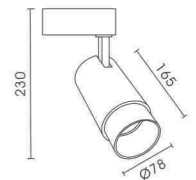

DD31

Power: 30W
Efficiency: 80 Lm/W
CRI: 85
Beam Angle: 15°/24°/36°
Finish: White / Black
Material: Aluminium