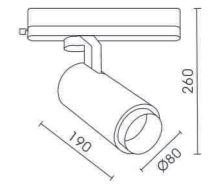

TB Series

TB20TJTS

Power: 20W
Efficiency: 90 Lm/W
CRI: 90
Beam Angle: 15°/24°/36°
Finish: White / Black
Material: Aluminium

TB30TJTS

Power: 30W
Efficiency: 90 Lm/W
CRI: 90
Beam Angle: 15°/24°/36°
Finish: White / Black
Material: Aluminium