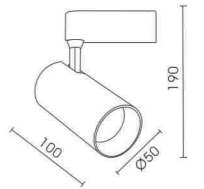

TA10

Power: 10W
Efficiency: 85 Lm/W
CRI: 80
Beam Angle: 15°/24°/36°
Finish: White / Black
Material: Aluminium