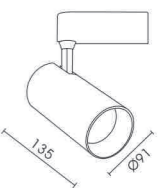

C35

Power: 35W
Efficiency: 90 Lm/W
CRI: 90
Beam Angle: 15°/24°/36°
Finish: White / Black
Material: Aluminium