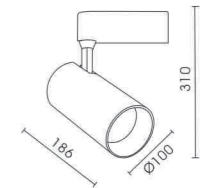

DD23-26W

Power: 26W
Efficiency: 85 Lm/W
CRI: 90
Beam Angle: 15°/24°/36°
Finish: White / Black
Material: Aluminium