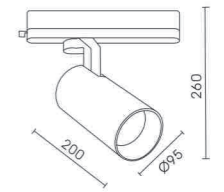

TB40

Power: 40W
Efficiency: 90 Lm/W
CRI: 90
Beam Angle: 15°/24°/36°
Finish: White / Black
Material: Aluminium