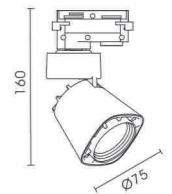

LED TRACK LIGHT