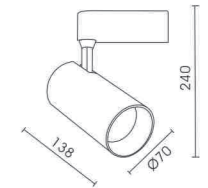

LED TRACK LIGHT

DD13-12W

Power: 12W
 Efficiency: 85 Lm/W
 CRI: 90
 Beam Angle: 15°/24°/36°
 Finish: White / Black
 Material: Aluminium

DD03-18W

Power: 18W
 Efficiency: 85 Lm/W
 CRI: 90
 Beam Angle: 15°/24°/36°
 Finish: White / Black
 Material: Aluminium