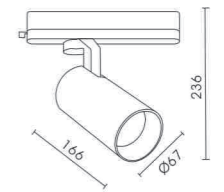

C35

Power: 35W
Efficiency: 90 Lm/W
CRI: 90
Beam Angle: 15°/24°/36°
Finish: White / Black
Material: Aluminium

Foshan MO-Lighting Co., Ltd

TB Series

TB20

Power: 20W
Efficiency: 90 Lm/W
CRI: 90
Beam Angle: 15°/24°/36°
Finish: White / Black
Material: Aluminium