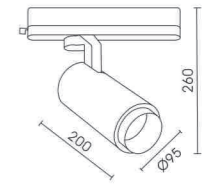

TB40TJTS

Power: 40W
Efficiency: 90 Lm/W
CRI: 90
Beam Angle: 15°/24°/36°
Finish: White / Black
Material: Aluminium