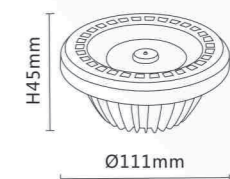

C21T

功率 / Watt: 15W/18W
输入电压 / Input voltage: 180-245V
输入频率 / Input frequency: 56-60Hz
发光角度 / Beam angle: 15°/24°
发光效率 / Lumen: 85 Lm/W
工作温度 / Operating temperatur: -30°C~40°C
显色指数 / CRI: ≥85
颜色 / Color: 哑白/哑黑 White/Black
装箱数量 / CTN/QTY: 40 PCS