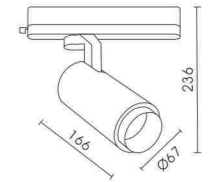

TB20TJTS

Power: 20W
Efficiency: 90 Lm/W
CRI: 90
Beam Angle: 15°/24°/36°
Finish: White / Black
Material: Aluminium