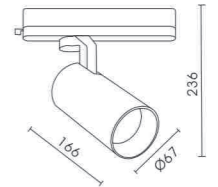

TB20TS

Power: 20W
Efficiency: 90 Lm/W
CRI: 90
Beam Angle: 15°/24°/36°
Finish: White / Black
Material: Aluminium