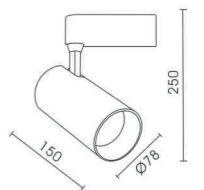

TA30

Power: 30W
Efficiency: 85 Lm/W
CRI: 80
Beam Angle: 15°/24°/36°
Finish: White / Black
Material: Aluminium

TA35

Power: 35W
Efficiency: 85 Lm/W
CRI: 80
Beam Angle: 15°/24°/36°
Finish: White / Black
Material: Aluminium