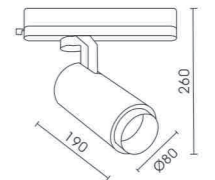

TB40TJ

Power: 40W
Efficiency: 90 Lm/W
CRI: 90
Beam Angle: 15°/24°/36°
Finish: White / Black
Material: Aluminium

Up to 90 lm/W

Ra ≥ 90

Extruded Aluminum Heatsink+ Fixture

15°~60° stepless zoomable

Turn the converter to get different beam angle