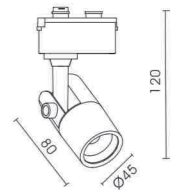

Foshan MO-Lighting Co., Ltd

LED TRACK LIGHT

DD10

Power: 7W
Efficiency: 85 Lm/W
CRI: 90
Beam Angle: 15°/24°/36°
Finish: White / Black
Material: Aluminium

Phone/WhatsApp: +86 13925474440
Email:sales@mo-lighting.com
Website:https://www.mo-lighting.com/