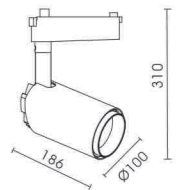

Foshan MO-Lighting Co., Ltd

LED TRACK LIGHT

DD25

Power: 30W
Efficiency: 85 Lm/W
CRI: 90
Beam Angle: 15°/24°/36°
Finish: White / Black
Material: Aluminium

Phone/WhatsApp: +86 13925474440
Email:sales@mo-lighting.com
Website:https://www.mo-lighting.com/