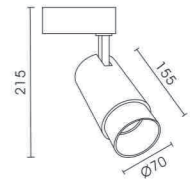

DD21

Power: 18W
Efficiency: 80 Lm/W
CRI: 85
Beam Angle: 15°/24°/36°
Finish: White / Black
Material: Aluminium