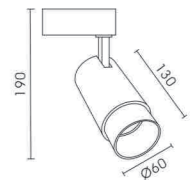

Foshan MO-Lighting Co., Ltd

DD11

Power: 12W
Efficiency: 80 Lm/W
CRI: 85
Beam Angle: 15°/24°/36°
Finish: White / Black
Material: Aluminium

DD21

Power: 18W
Efficiency: 80 Lm/W
CRI: 85
Beam Angle: 15°/24°/36°
Finish: White / Black
Material: Aluminium

DD31

Power: 30W
Efficiency: 80 Lm/W
CRI: 85
Beam Angle: 15°/24°/36°
Finish: White / Black
Material: Aluminium

Phone/WhatsApp: +86 13925474440
Email:sales@mo-lighting.com
Website:https://www.mo-lighting.com/