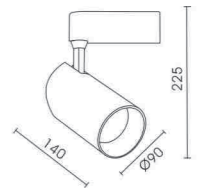

TB40TS

Power: 40W
Efficiency: 90 Lm/W
CRI: 90
Beam Angle: 15°/24°/36°
Finish: White / Black
Material: Aluminium

Foshan MO-Lighting Co., Ltd

LED TRACK LIGHT

DW01 Series

DW01

Power: 35W
Efficiency: 85 Lm/W
CRI: 90
Beam Angle: 15°/24°/36°
Finish: White / Black
Material: Aluminium