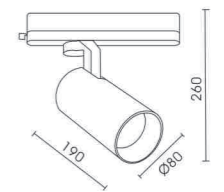

TB30

Power: 30W
Efficiency: 90 Lm/W
CRI: 90
Beam Angle: 15°/24°/36°
Finish: White / Black
Material: Aluminium