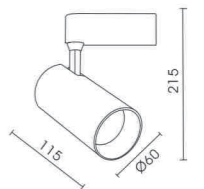

TA30

Power: 30W
Efficiency: 85 Lm/W
CRI: 80
Beam Angle: 15°/24°/36°
Finish: White / Black
Material: Aluminium

TA35

Power: 35W
Efficiency: 85 Lm/W
CRI: 80
Beam Angle: 15°/24°/36°
Finish: White / Black
Material: Aluminium