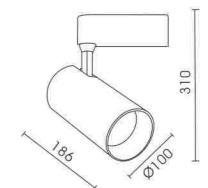

LED TRACK LIGHT

DD13-12W

Power: 12W
 Efficiency: 85 Lm/W
 CRI: 90
 Beam Angle: 15°/24°/36°
 Finish: White / Black
 Material: Aluminium

DD03-18W

Power: 18W
 Efficiency: 85 Lm/W
 CRI: 90
 Beam Angle: 15°/24°/36°
 Finish: White / Black
 Material: Aluminium

DD23-26W

Power: 26W
 Efficiency: 85 Lm/W
 CRI: 90
 Beam Angle: 15°/24°/36°
 Finish: White / Black
 Material: Aluminium

DD23-30W

Power: 30W
 Efficiency: 85 Lm/W
 CRI: 90
 Beam Angle: 15°/24°/36°
 Finish: White / Black
 Material: Aluminium