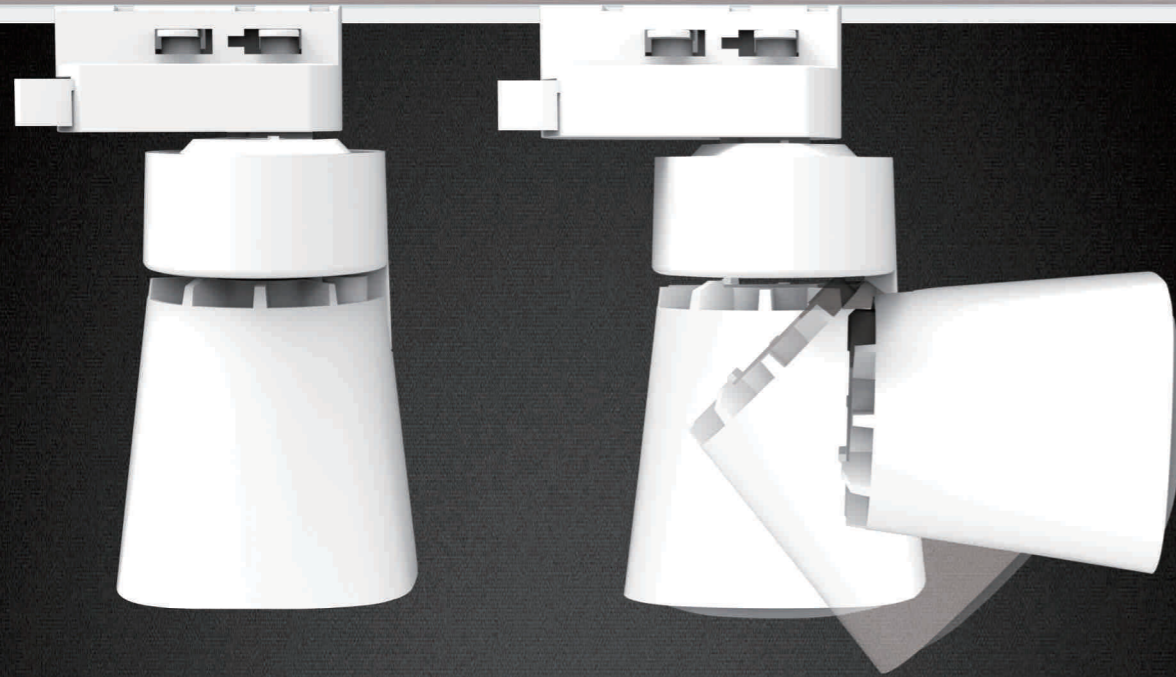

Foshan MO-Lighting Co., Ltd

DM50

Power: 12W
Efficiency: 85 Lm/W
CRI: 90
Beam Angle: 15°/24°
Finish: White / Black
Material: Aluminium

LED TRACK LIGHT