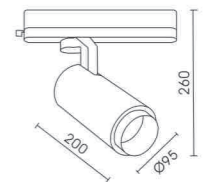

TB40TJ

Power: 40W
Efficiency: 90 Lm/W
CRI: 90
Beam Angle: 15°/24°/36°
Finish: White / Black
Material: Aluminium

Up to 90 lm/W

Ra ≥ 90

Extruded Aluminum Heatsink+ Fixture

15°~60° stepless zoomable

Turn the converter to get different beam angle