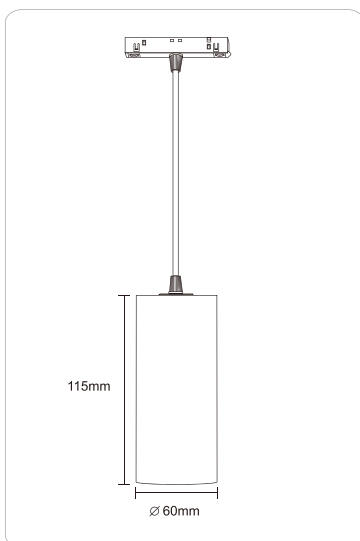

DTDX502-10

□ WHITE   ■ BLACK

PRODUCT PARAMETER

Model NO.	DTDX502-10
Input	48V
Power	10W
LEDs	OSRAM
CRI	≥ 90
CCT	3000K,4000K,6000K
Beam Angle	15° /24° /36°

Dimension

DTDX502-20

□ WHITE   ■ BLACK

PRODUCT PARAMETER

Model NO.	DTDX502-20
Input	48V
Power	20W
LEDs	OSRAM
CRI	≥ 90
CCT	3000K,4000K,6000K
Beam Angle	15° /24° /36°