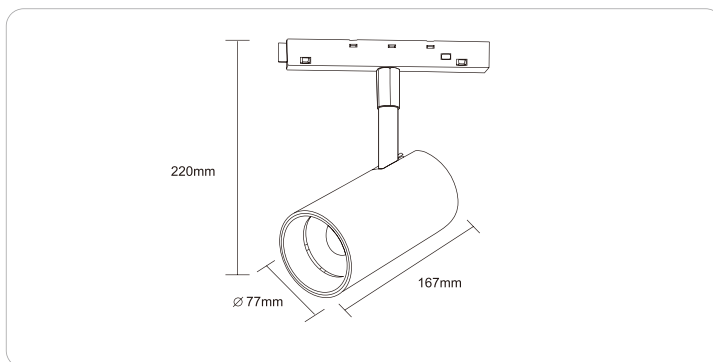

Dimension

PRODUCT PARAMETER

Model NO.	Input	Power	LEDs	CRI	CCT	Beam Angle
DTGD501-35	48V	35W	OSRAM	≥ 90	3000K,4000K,6000K	15° /24° /36°

Phone/WhatsApp: +86 13925474440
Email:sales@mo-lighting.com
Website:https://www.mo-lighting.com/