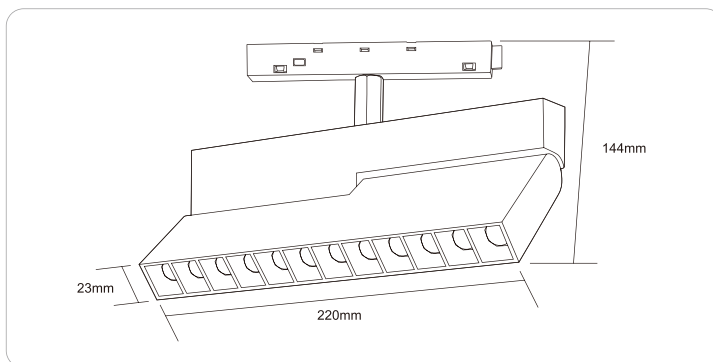

Dimension

PRODUCT PARAMETER

Model NO.	Input	Power	LEDs	CRI	CCT	Beam Angle
DTZD201-12	48V	12W	OSRAM	≥ 90	3000K,4000K,6000K	24°

Phone/WhatsApp: +86 13925474440
Email:sales@mo-lighting.com
Website:https://www.mo-lighting.com/