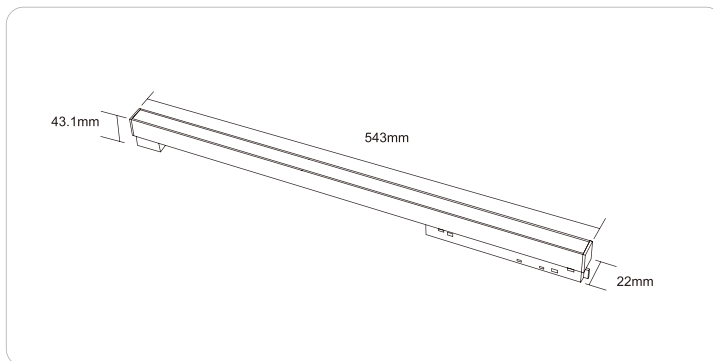

Phone/WhatsApp: +86 13925474440
 Email:sales@mo-lighting.com
 Website:https://www.mo-lighting.com/

Foahn MO-Lighting Co., Ltd

DTFG20-550

WHITE BLACK

Dimension

PRODUCT PARAMETER

| Model NO. | Input | Power | LEDs | CRI | CCT | Beam Angle |
|------------|-------|-------|-------|------|-------------------|------------|
| DTFG20-550 | 48V | 30W | OSRAM | ≥ 90 | 3000K,4000K,6000K | 120° |