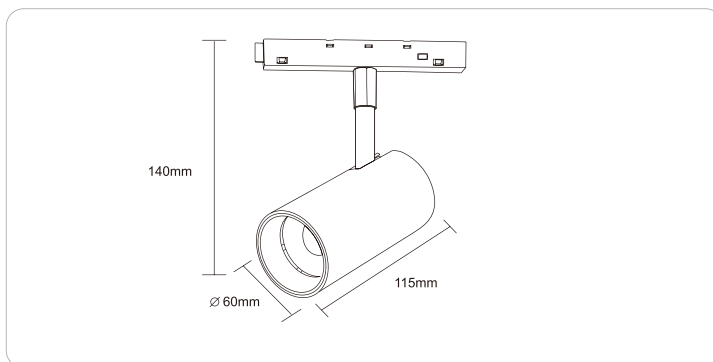

Dimension

PRODUCT PARAMETER

Model NO.	Input	Power	LEDs	CRI	CCT	Beam Angle
DTGD501-20	48V	20W	OSRAM	≥ 90	3000K,4000K,6000K	15° /24° /36°

Phone/WhatsApp: +86 13925474440
Email:sales@mo-lighting.com
Website:https://www.mo-lighting.com/