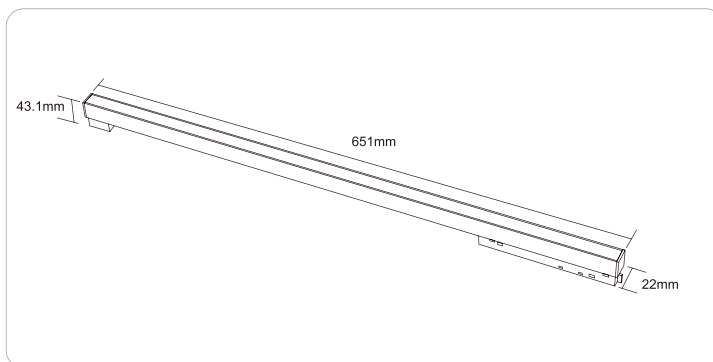

PRODUCT PARAMETER

Model NO.	Input	Power	LEDs	CRI	CCT	Beam Angle
DTFG20-650	48V	36W	OSRAM	≥ 90	3000K,4000K,6000K	120°

Phone/WhatsApp: +86 13925474440
Email:sales@mo-lighting.com
Website:https://www.mo-lighting.com/