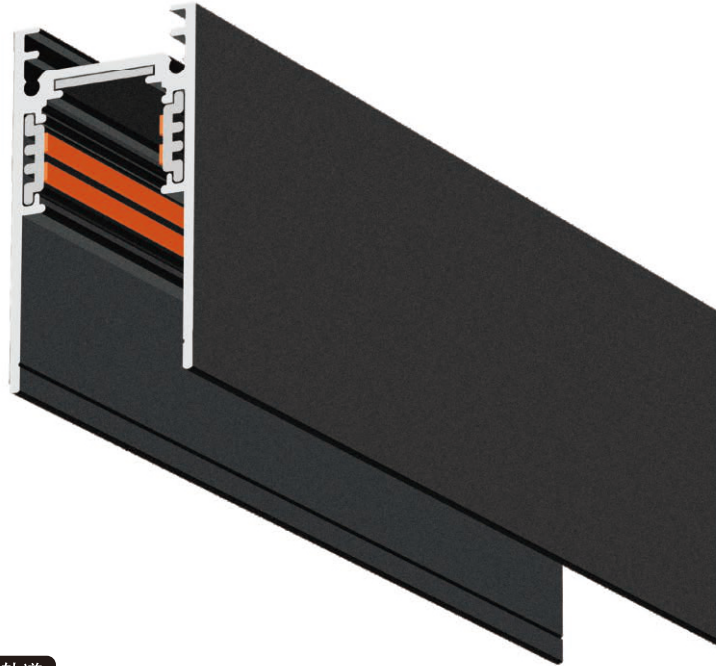

Surface mounted track 明装轨道

■ BLACK

安装方式: 无边框嵌入式/明装/吊装

Installation Method: Frameless embedded /Surface mounted/ Hoisting

PRODUCT PARAMETER

| | |
|--------------|----------------------------|
| Model NO. | DTCX-M |
| Track Length | 100cm, 150cm, 200cm, 300cm |
| Package | 9/Cartron/箱 |