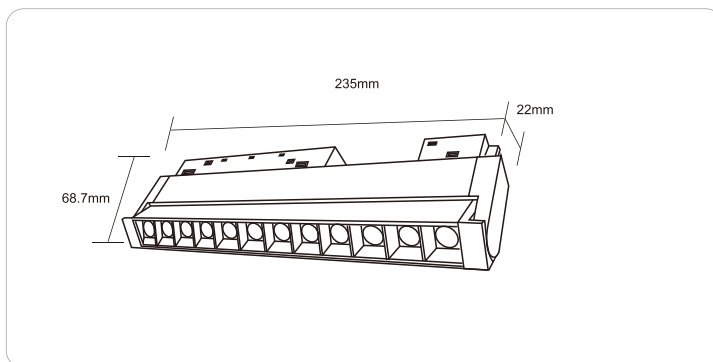

Dimension

PRODUCT PARAMETER

Model NO.	Input	Power	LEDs	CRI	CCT	Beam Angle
DTZD301-12	48V	12W	OSRAM	≥ 90	3000K,4000K,6000K	24°

Phone/WhatsApp: +86 13925474440
Email:sales@mo-lighting.com
Website:https://www.mo-lighting.com/