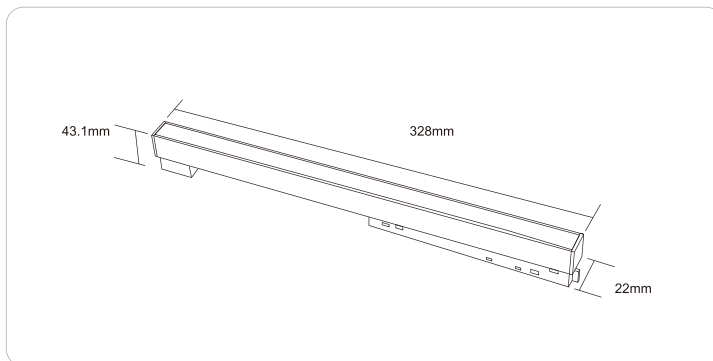

Phone/WhatsApp: +86 13925474440
 Email:sales@mo-lighting.com
 Website:https://www.mo-lighting.com/

Foahn MO-Lighting Co., Ltd

DTFG20-350

WHITE BLACK

Dimension

PRODUCT PARAMETER

| Model NO. | Input | Power | LEDs | CRI | CCT | Beam Angle |
|------------|-------|-------|-------|------|-------------------|------------|
| DTFG20-350 | 48V | 18W | OSRAM | ≥ 90 | 3000K,4000K,6000K | 120° |