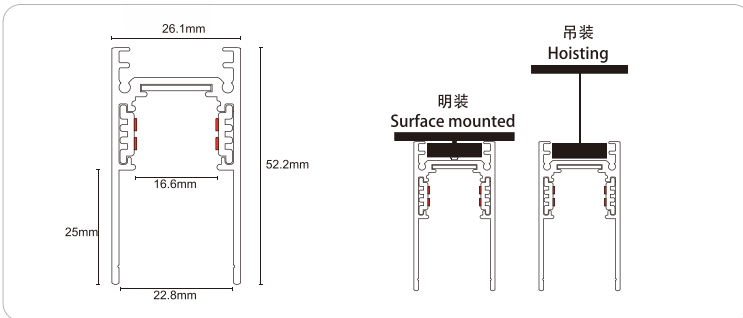

Surface mounted track 明装轨道

■ BLACK

安装方式: 无边框嵌入式/明装/吊装

Installation Method: Frameless embedded /Surface mounted/ Hoisting

PRODUCT PARAMETER

| | |
|--------------|----------------------------|
| Model NO. | DTCX-M |
| Track Length | 100cm, 150cm, 200cm, 300cm |
| Package | 9/Cartron/箱 |