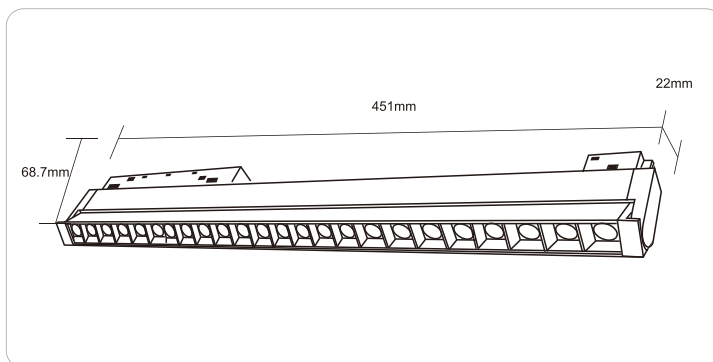

PRODUCT PARAMETER

Model NO.	Input	Power	LEDs	CRI	CCT	Beam Angle
DTZD301-24	48V	24W	OSRAM	≥ 90	3000K,4000K,6000K	24°

Phone/WhatsApp: +86 13925474440
Email:sales@mo-lighting.com
Website:https://www.mo-lighting.com/