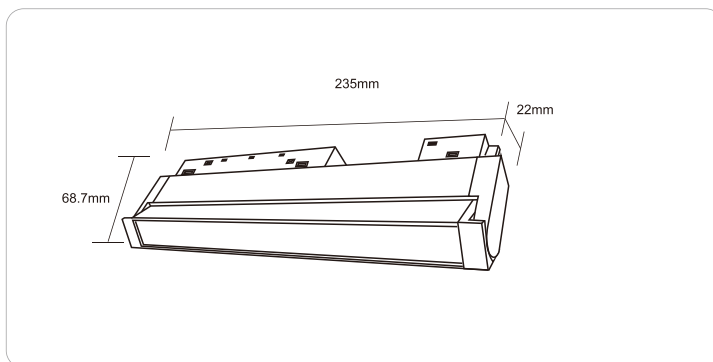

Dimension

PRODUCT PARAMETER

Model NO.	Input	Power	LEDs	CRI	CCT	Beam Angle
DTZD300-12	48V	12W	OSRAM	≥ 90	3000K,4000K,6000K	120°

Phone/WhatsApp: +86 13925474440
Email:sales@mo-lighting.com
Website:https://www.mo-lighting.com/