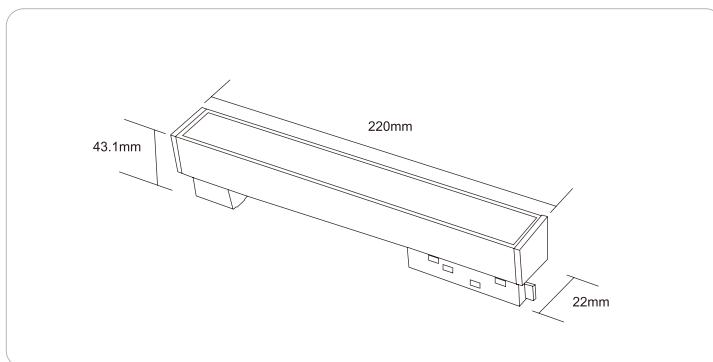

Dimension

PRODUCT PARAMETER

Model NO.	Input	Power	LEDs	CRI	CCT	Beam Angle
DTFG20-220	48V	12W	OSRAM	≥ 90	3000K,4000K,6000K	120°

Phone/WhatsApp: +86 13925474440
Email:sales@mo-lighting.com
Website:https://www.mo-lighting.com/