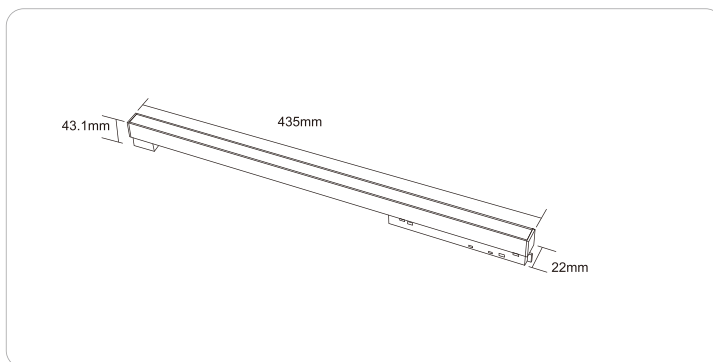

PRODUCT PARAMETER

Model NO.	Input	Power	LEDs	CRI	CCT	Beam Angle
DTFG20-450	48V	24W	OSRAM	≥ 90	3000K,4000K,6000K	120°

Phone/WhatsApp: +86 13925474440
Email:sales@mo-lighting.com
Website:https://www.mo-lighting.com/