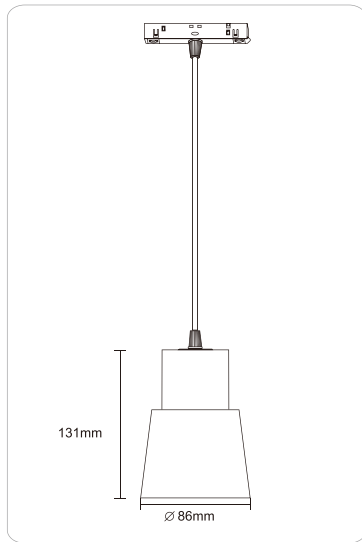

Dimension

DTD92-24

☐ WHITE

☒ BLACK

PRODUCT PARAMETER

Model NO.	DTD92-24
Input	48V
Power	24W
LEDs	OSRAM
CRI	≥ 90
CCT	3000K,4000K,6000K
Beam Angle	15° /24° /36°