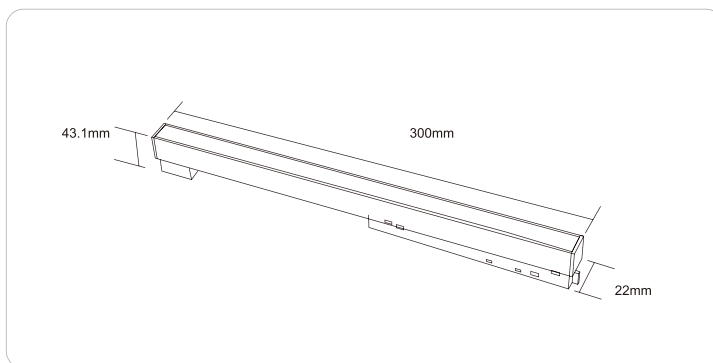

Phone/WhatsApp: +86 13925474440
 Email:sales@mo-lighting.com
 Website:https://www.mo-lighting.com/

Foahn MO-Lighting Co., Ltd

DTFG20-300

WHITE BLACK

Dimension

PRODUCT PARAMETER

| Model NO. | Input | Power | LEDs | CRI | CCT | Beam Angle |
|------------|-------|-------|-------|------|-------------------|------------|
| DTFG20-300 | 48V | 10W | OSRAM | ≥ 90 | 3000K,4000K,6000K | 120° |