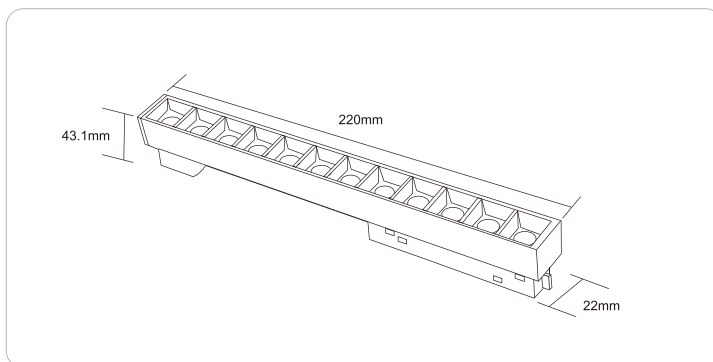

Dimension

PRODUCT PARAMETER

Model NO.	Input	Power	LEDs	CRI	CCT	Beam Angle
DTGS20-220	48V	12W	OSRAM	≥ 90	3000K,4000K,6000K	24°

Phone/WhatsApp: +86 13925474440
Email:sales@mo-lighting.com
Website:https://www.mo-lighting.com/