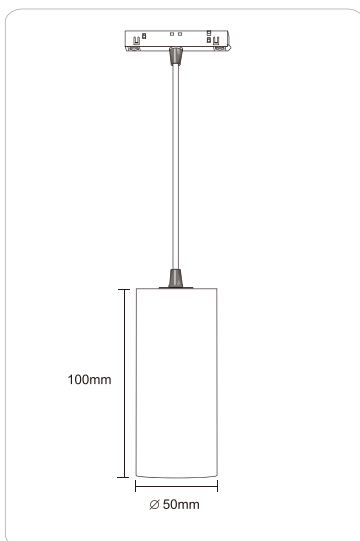

Dimension

DTDX502-10

□ WHITE   ■ BLACK

PRODUCT PARAMETER

Model NO.	DTDX502-10
Input	48V
Power	10W
LEDs	OSRAM
CRI	≥ 90
CCT	3000K,4000K,6000K
Beam Angle	15° /24° /36°