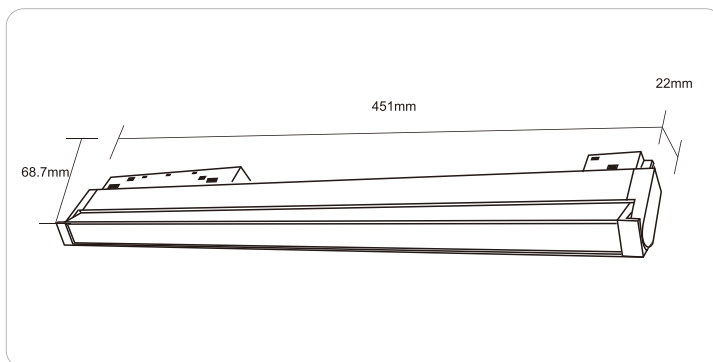

PRODUCT PARAMETER

Model NO.	Input	Power	LEDs	CRI	CCT	Beam Angle
DTZD300-24	48V	24W	OSRAM	≥ 90	3000K,4000K,6000K	120°

Phone/WhatsApp: +86 13925474440
Email:sales@mo-lighting.com
Website:https://www.mo-lighting.com/