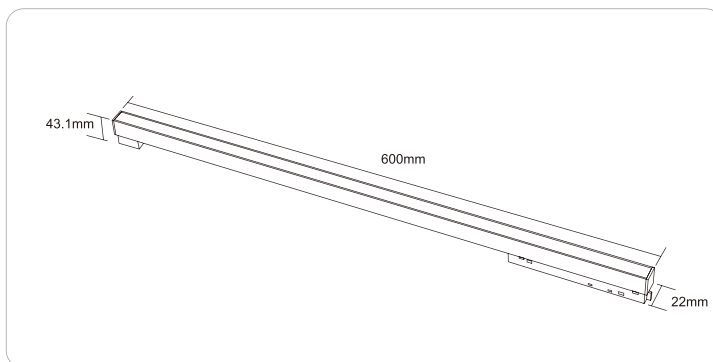

PRODUCT PARAMETER

Model NO.	Input	Power	LEDs	CRI	CCT	Beam Angle
DTFG20-600	48V	20W	OSRAM	≥ 90	3000K,4000K,6000K	120°

Phone/WhatsApp: +86 13925474440
Email:sales@mo-lighting.com
Website:https://www.mo-lighting.com/