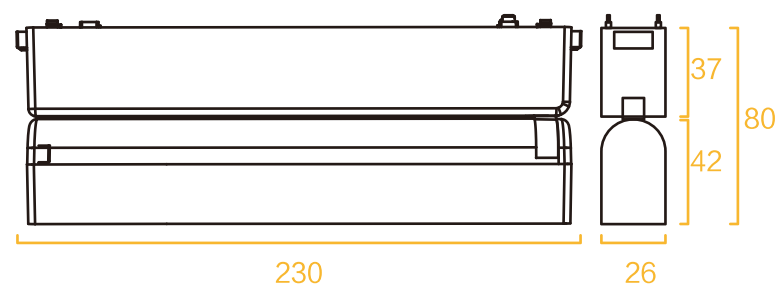

折叠泛光

型号: DT03-ZD-12F

Product Code: DT03-ZD-12F

功率: 10W

Watt: 10W

显指: Ra90

>CRI: Ra90

电压: 48V

Voltage: 48V

尺寸: 230x26x80mm

Product Size: 230x26x80mm

颜色: 黑 / 白

Color: Black / White

材质: 铝+塑料

Material: aluminum + plastic

色温/CCT

光束角/Beam angle

150°

系统选配/System Options

Phone/WhatsApp: +86 13925474440

Email:sales@mo-lighting.com

Website:https://www.mo-lighting.com/