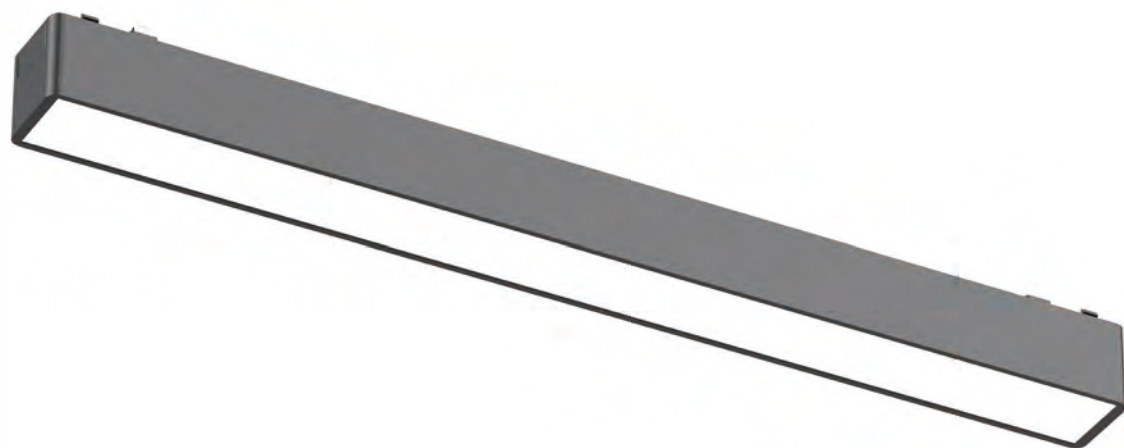

色温/CCT

光束角/Beam angle

150°

系统选配/System Options

Phone/WhatsApp: +86 13925474440
Email:sales@mo-lighting.com
Website:https://www.mo-lighting.com/

线条泛光

| | |
|-----------------|------------------------------|
| 型号: DT02-300F | Product Code: DT02-300F |
| 功率: 10W | Watt: 10W |
| 显指: Ra90 | >CRI: Ra90 |
| 电压: 48V | Voltage: 48V |
| 尺寸: 315x26x24mm | Product Size: 315x26x24mm |
| 颜色: 黑 / 白 | Color: Black / White |
| 材质: 铝+塑料 | Material: aluminum + plastic |