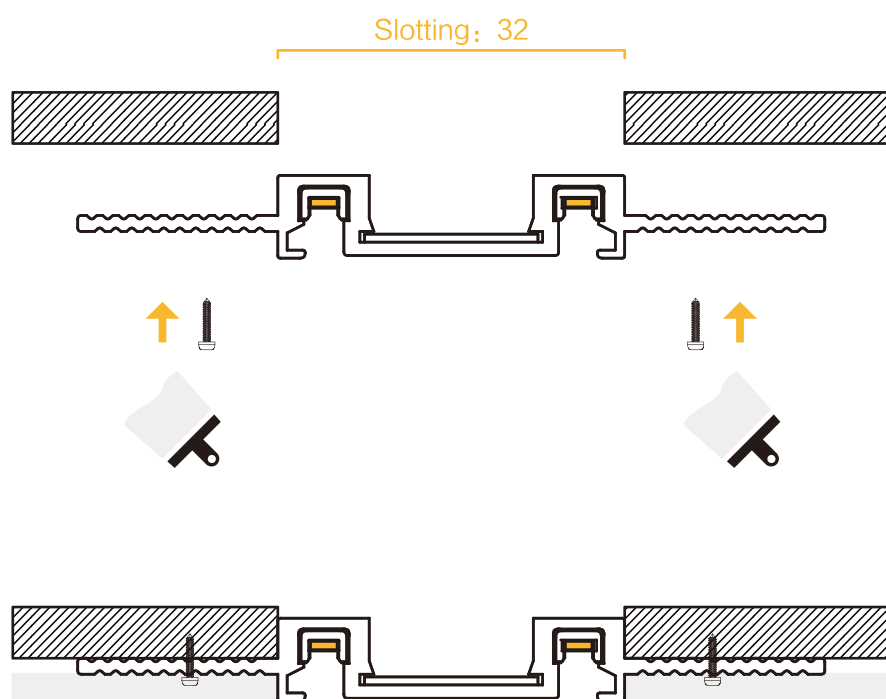

型号: DTTB

电压: 48V

颜色: 黑 / 白

材质: 铝

规格: 1000mm

2000mm

3000mm

Product Code: DTTB

Voltage: 48V

Color: Black / White

Material: aluminum

Specifications: 1000mm

2000mm

3000mm