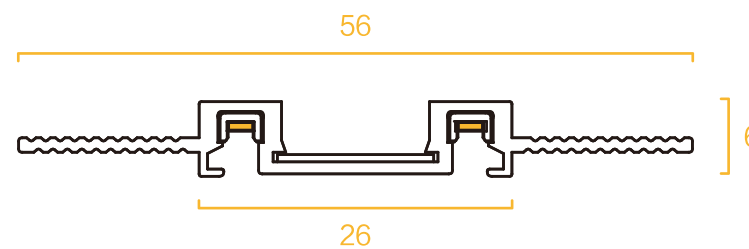

型号: DTTB

电压: 48V

颜色: 黑 / 白

材质: 铝

规格: 1000mm

2000mm

3000mm

Product Code: DTTB

Voltage: 48V

Color: Black / White

Material: aluminum

Specifications: 1000mm

2000mm

3000mm