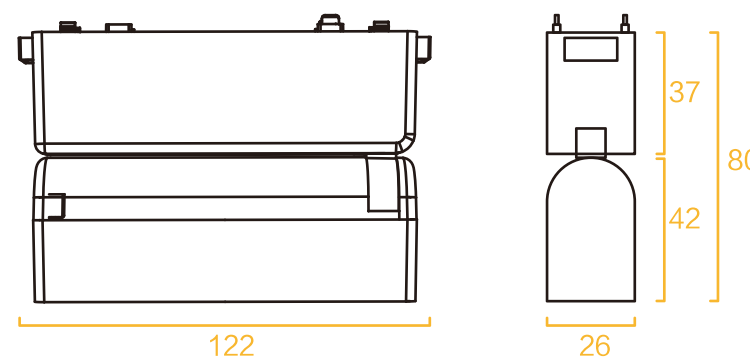

THINS

MT-超薄磁轨系统 Thins Magnetic Track System

Foshan MO-Lighting Co., Ltd

折叠泛光

型号: DT03-ZD-6F

功率: 5W

显指: Ra90

电压: 48V

尺寸: 122x26x80mm

颜色: 黑 / 白

材质: 铝+塑料

Product Code: DT03-ZD-6F

Watt: 5W

>CRI: Ra90

Voltage: 48V

Product Size: 122x26x80mm

Color: Black / White

Material: aluminum + plastic

色温/CCT

光束角/Beam angle

150°

系统选配/System Options

Phone/WhatsApp: +86 13925474440

Email: sales@mo-lighting.com

Website: <https://www.mo-lighting.com/>