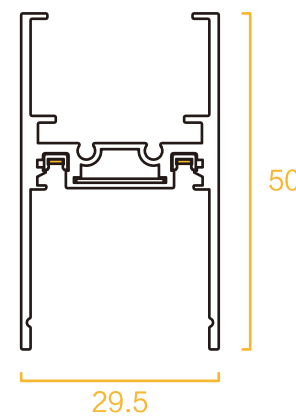

Specifications: 1000mm

2000mm

3000mm

THINS

MT-超薄磁轨系统
Thins Magnetic Track System

Foshan MO-Lighting Co., Ltd

型号: DTTC

电压: 48V