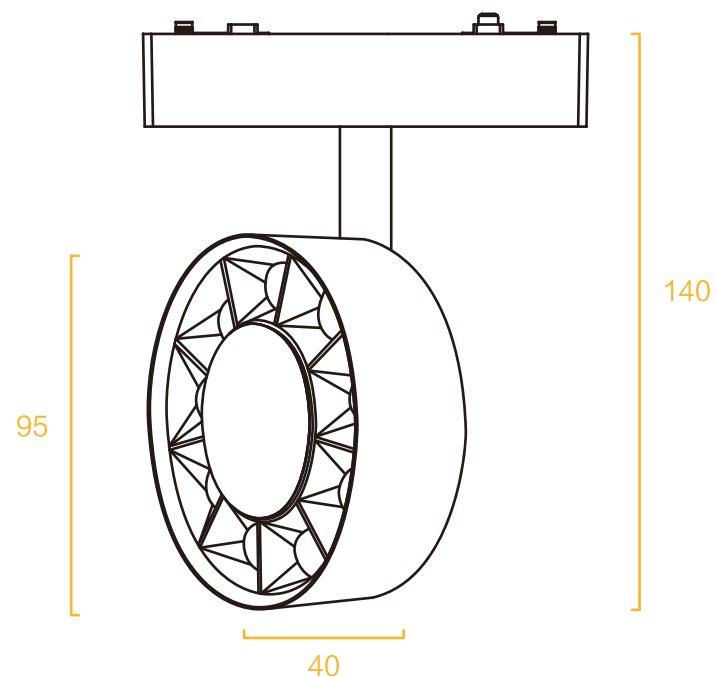

导轨式-格栅射灯

型号: DT04-G90	Product Code: DT04-G90
功率: 9W	Watt: 9W
显指: Ra90	>CRI: Ra90
电压: 48V	Voltage: 48V
尺寸: 95x30mm	Product Size: 95x30mm
颜色: 黑 / 白	Color: Black / White
材质: 铝+塑料	Material: aluminum + plastic

色温/CCT

光束角/Beam angle

24°

系统选配/System Options

Phone/WhatsApp: +86 13925474440
Email: sales@mo-lighting.com
Website: <https://www.mo-lighting.com/>