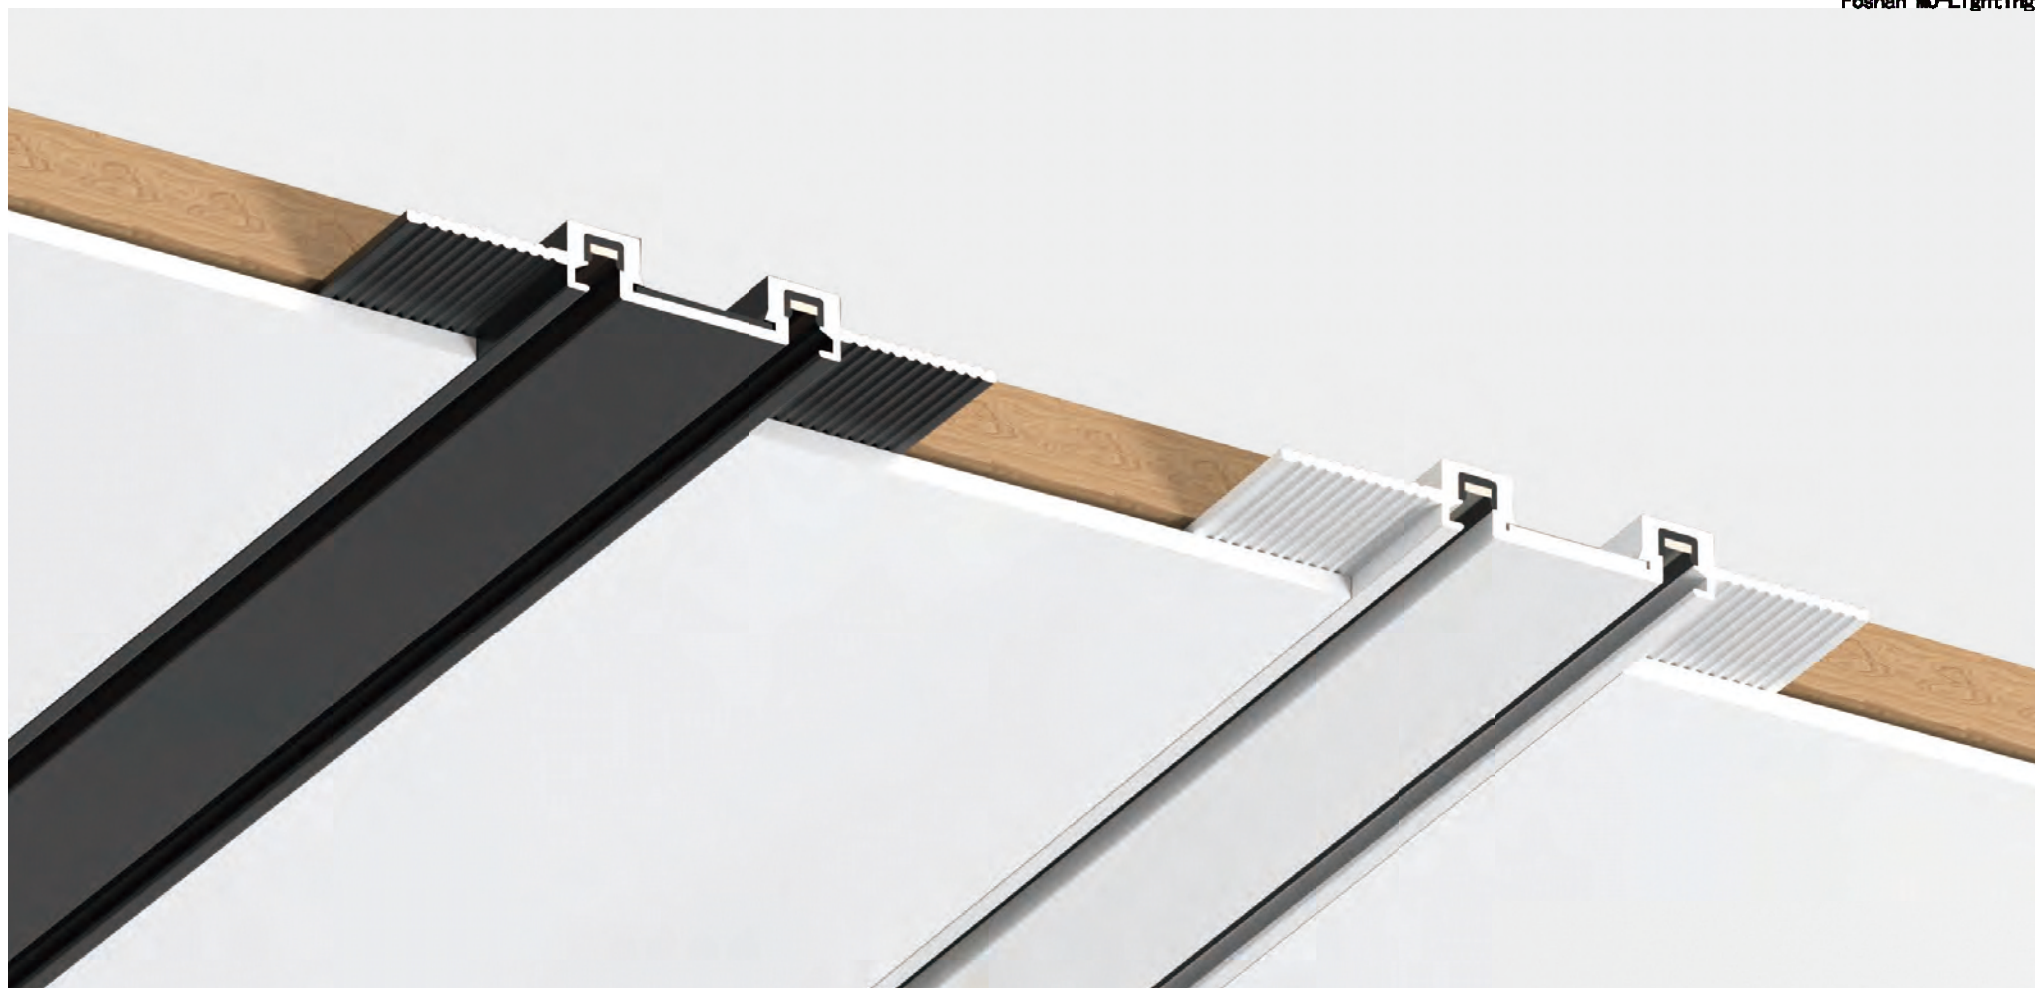

型号: DTTB

电压: 48V

颜色: 黑 / 白

材质: 铝

规格: 1000mm

2000mm

3000mm

Product Code: DTTB

Voltage: 48V

Color: Black / White

Material: aluminum

Specifications: 1000mm

2000mm

3000mm