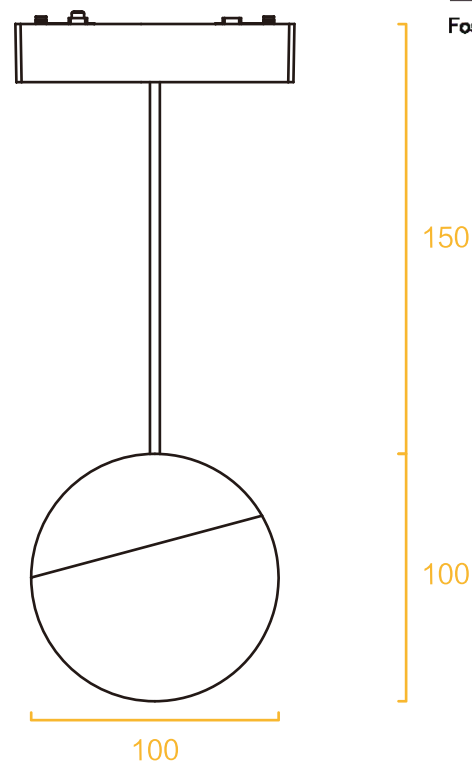

悬吊式-月食泛光

型号: DT04-D100F

Product Code: DT04-D100F

功率: 6W

Watt: 6W

显指: Ra90

>CRI: Ra90

电压: 48V

Voltage: 48V

尺寸: 100x100mm

Product Size: 100x100mm

颜色: 黑 / 白

Color: Black / White

材质: 铝+塑料

Material: aluminum + plastic

色温/CCT

光束角/Beam angle

180°

系统选配/System Options

Phone/WhatsApp: +86 13925474440

Email:sales@mo-lighting.com

Website:https://www.mo-lighting.com/