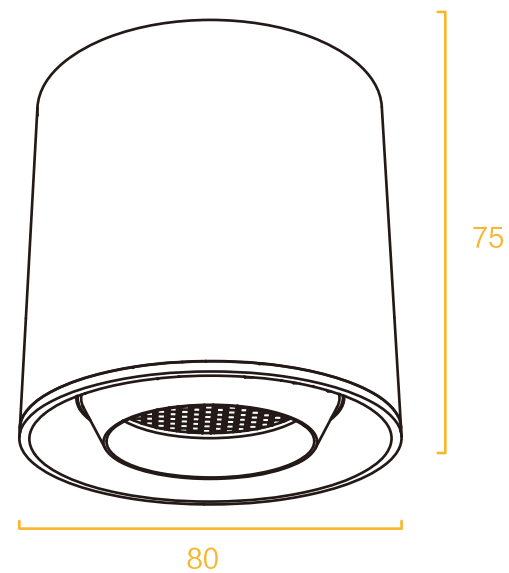

圆形射灯-可调式

型号: DT03-YT80

功率: 6W

显指: Ra90

电压: 48V

尺寸: 80x75mm

颜色: 黑 / 白

材质: 铝+塑料

Product Code: DT03-YT80

Watt: 6W

>CRI: Ra90

Voltage: 48V

Product Size: 80x75mm

Color: Black / White

Material: aluminum + plastic

色温/CCT

光束角/Beam angle

24°

系统选配/System Options

Phone/WhatsApp: +86 13925474440

Email: sales@mo-lighting.com

Website: <https://www.mo-lighting.com/>