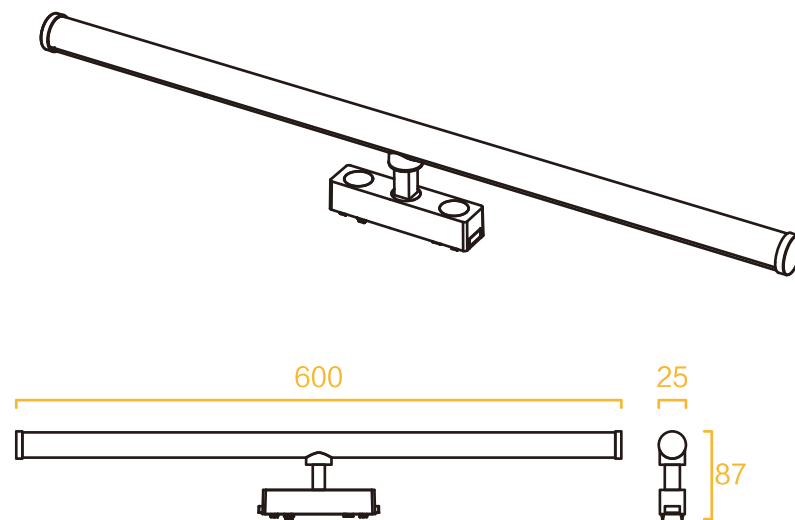

光束角/Beam angle

系统选配/System Options

Phone/WhatsApp: +86 13925474440

Email:sales@mo-lighting.com

Website:https://www.mo-lighting.com/

金刚棒

型号: DT04-SS600F

Product Code: DT04-SS600F