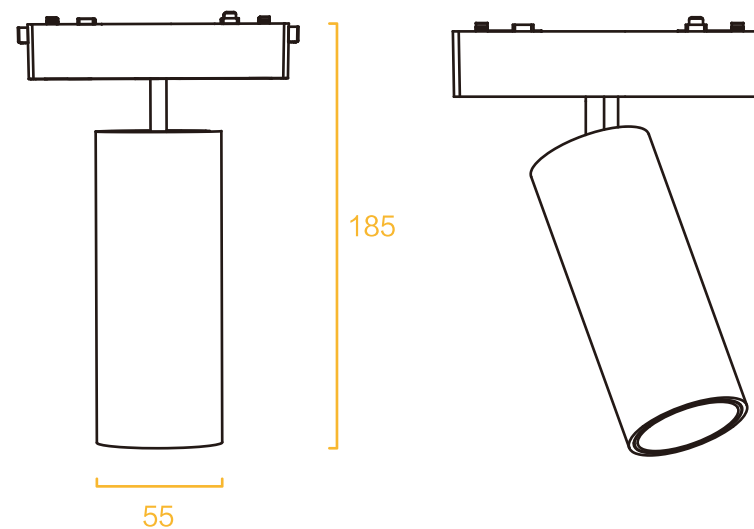

导轨灯

型号: DT04-T55

功率: 18W

显指: Ra90

电压: 48V

尺寸: 55x138mm

颜色: 黑 / 白

材质: 铝+塑料

Product Code: DT04-T55

Watt: 18W

>CRI: Ra90

Voltage: 48V

Product Size: 55x138mm

Color: Black / White

Material: aluminum + plastic

色温/CCT

光束角/Beam angle

24°

系统选配/System Options

Phone/WhatsApp: +86 13925474440

Email: sales@mo-lighting.com

Website: <https://www.mo-lighting.com/>