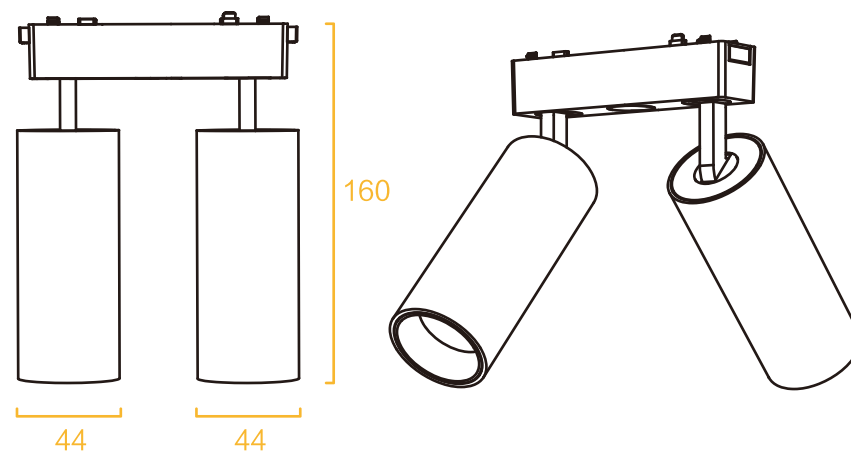

导轨灯

型号: DT04-T44-2
功率: 9Wx2
显指: Ra90
电压: 48V
尺寸: 44x112mm
颜色: 黑 / 白
材质: 铝+塑料

Product Code: DT04-T44-2
Watt: 9Wx2
>CRI: Ra90
Voltage: 48V
Product Size: 44x112mm
Color: Black / White
Material: aluminum + plastic

色温/CCT

光束角/Beam angle

24°

系统选配/System Options

Phone/WhatsApp: +86 13925474440
Email: sales@mo-lighting.com
Website: <https://www.mo-lighting.com/>