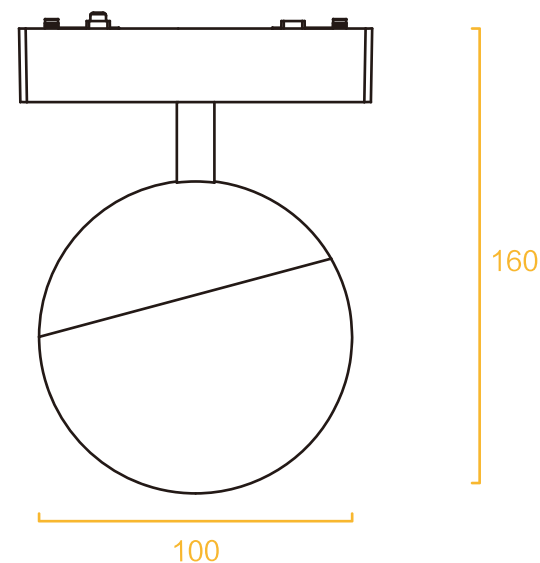

导轨式-月食泛光

型号: DT04-100F	Product Code: DT04-100F
功率: 6W	Watt: 6W
显指: Ra90	>CRI: Ra90
电压: 48V	Voltage: 48V
尺寸: 100x100mm	Product Size: 100x100mm
颜色: 黑 / 白	Color: Black / White
材质: 铝+塑料	Material: aluminum + plastic

色温/CCT

光束角/Beam angle

180°

系统选配/System Options

Phone/WhatsApp: +86 13925474440
Email: sales@mo-lighting.com
Website: <https://www.mo-lighting.com/>