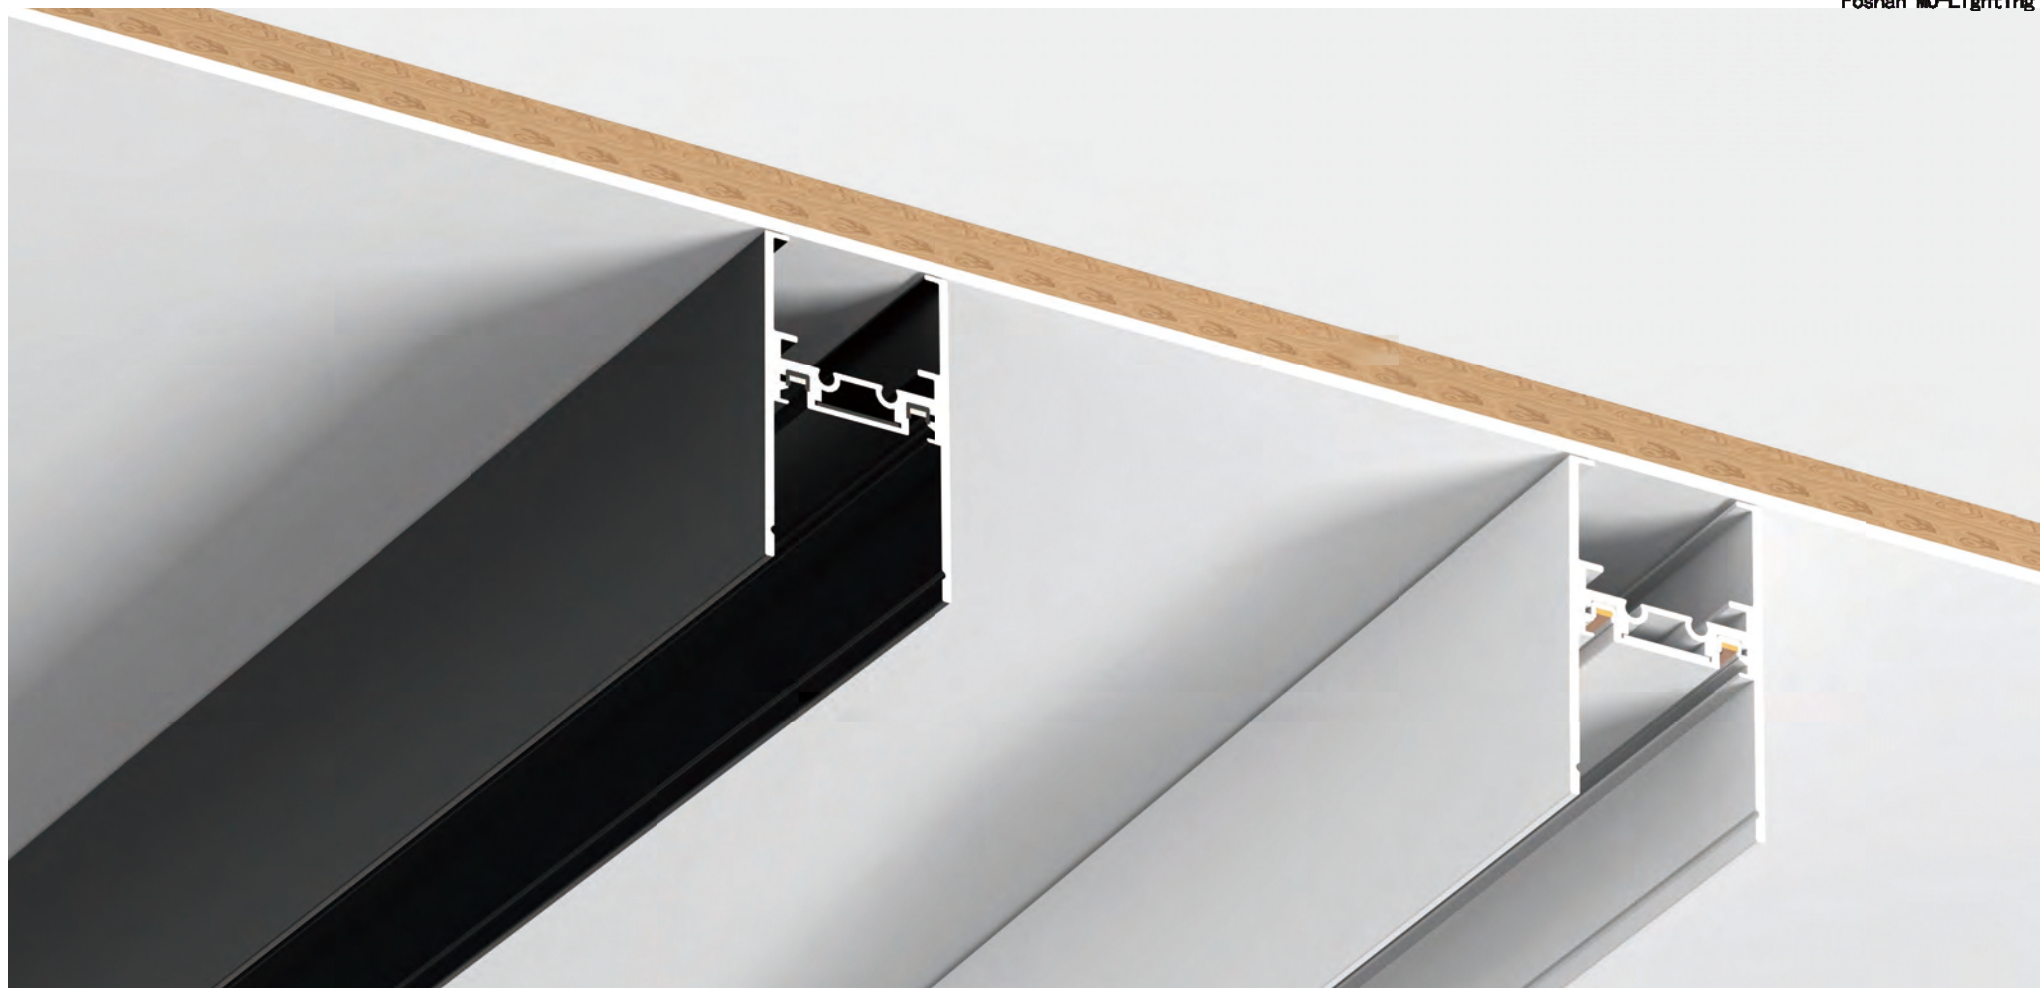

THINS

MT-超薄磁轨系统
Thins Magnetic Track System

Foshan MO-Lighting Co., Ltd

型号: DTTC

电压: 48V

颜色: 黑 / 白

材质: 铝

规格: 1000mm

2000mm

3000mm

Product Code: DTTC

Voltage: 48V

Color: Black / White

Material: aluminum

Specifications: 1000mm

2000mm

3000mm

Phone/WhatsApp: +86 13925474440

Email: sales@mo-lighting.com

Website: <https://www.mo-lighting.com/>