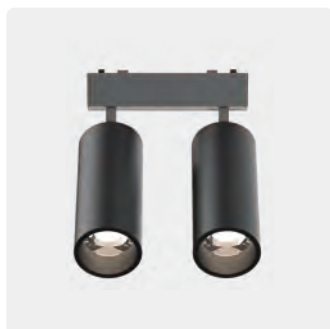

导轨灯

型号: DT04-T44-2
功率: 9Wx2
显指: Ra90
电压: 48V
尺寸: 44x112mm
颜色: 黑 / 白
材质: 铝+塑料

Product Code: DT04-T44-2
Watt: 9Wx2
>CRI: Ra90
Voltage: 48V
Product Size: 44x112mm
Color: Black / White
Material: aluminum + plastic

色温/CCT

光束角/Beam angle

24°

系统选配/System Options

Phone/WhatsApp: +86 13925474440
Email: sales@mo-lighting.com
Website: <https://www.mo-lighting.com/>