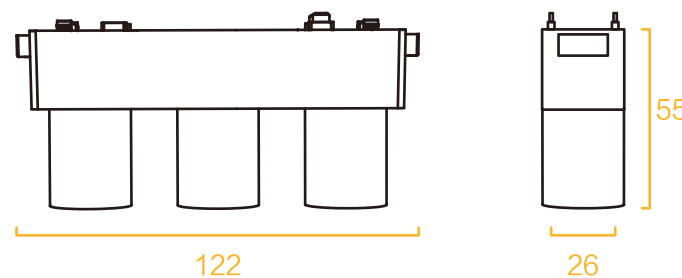

THINS

MT-超薄磁轨系统
Thins Magnetic Track System

Foshan MO-Lighting Co., Ltd

山元射灯

型号: DT03-3TY

Product Code: DT03-3TY

功率: 6W

Watt: 6W

显指: Ra90

>CRI: Ra90

电压: 48V

Voltage: 48V

尺寸: 122x26x55mm

Product Size: 122x26x55mm

颜色: 黑 / 白

Color: Black / White

材质: 铝+塑料

Material: aluminum + plastic

色温/CCT

光束角/Beam angle

24°

系统选配/System Options

Phone/WhatsApp: +86 13925474440

Email: sales@mo-lighting.com

Website: <https://www.mo-lighting.com/>