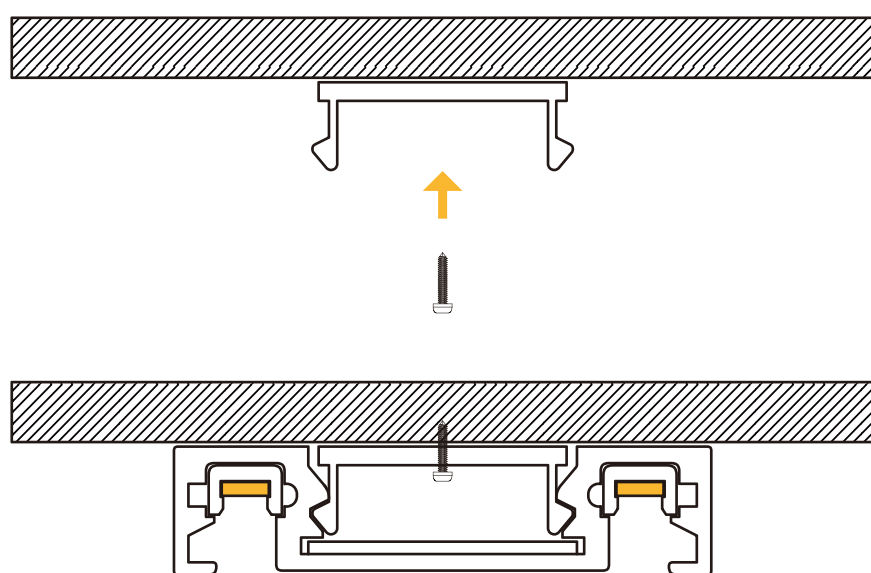

THINS

MT-超薄磁轨系统
Thins Magnetic Track System

Foshan MO-Lighting Co., Ltd

型号: DTTA

电压: 48V

颜色: 黑 / 白

材质: 铝

规格: 1000mm

2000mm

3000mm

Product Code: DTTA

Voltage: 48V

Color: Black / White

Material: aluminum

Specifications: 1000mm

2000mm

3000mm

Phone/WhatsApp: +86 13925474440

Email: sales@mo-lighting.com

Website: <https://www.mo-lighting.com/>