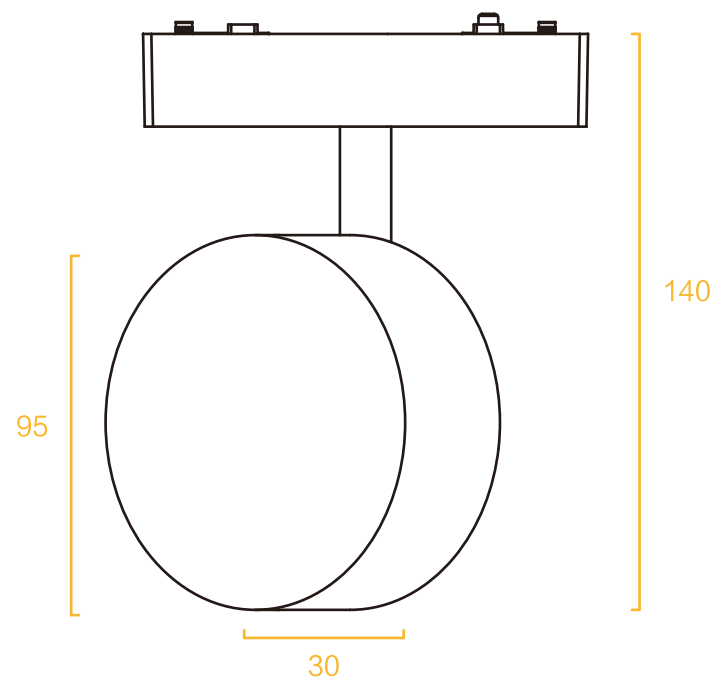

导轨式-泛光

型号: DT04-B90	Product Code: DT04-B90
功率: 9W	Watt: 9W
显指: Ra90	>CRI: Ra90
电压: 48V	Voltage: 48V
尺寸: 95x30mm	Product Size: 95x30mm
颜色: 黑 / 白	Color: Black / White
材质: 铝+塑料	Material: aluminum + plastic

色温/CCT

光束角/Beam angle

150°

系统选配/System Options

Phone/WhatsApp: +86 13925474440
Email: sales@mo-lighting.com
Website: <https://www.mo-lighting.com/>