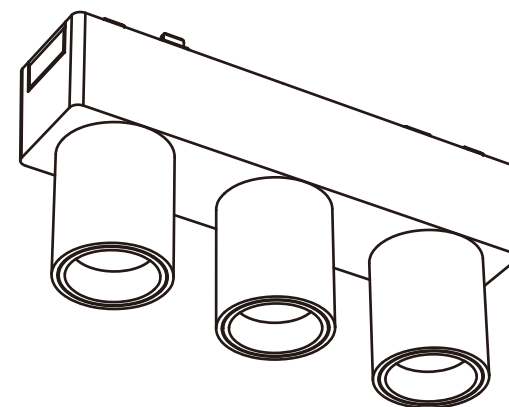

THINS

MT-超薄磁轨系统
Thins Magnetic Track System

Foshan MO-Lighting Co., Ltd

山元射灯

型号: DT03-3TY

Product Code: DT03-3TY

功率: 6W

Watt: 6W

显指: Ra90

>CRI: Ra90

电压: 48V

Voltage: 48V

尺寸: 122x26x55mm

Product Size: 122x26x55mm

颜色: 黑 / 白

Color: Black / White

材质: 铝+塑料

Material: aluminum + plastic

色温/CCT

光束角/Beam angle

24°

系统选配/System Options

Phone/WhatsApp: +86 13925474440

Email: sales@mo-lighting.com

Website: <https://www.mo-lighting.com/>