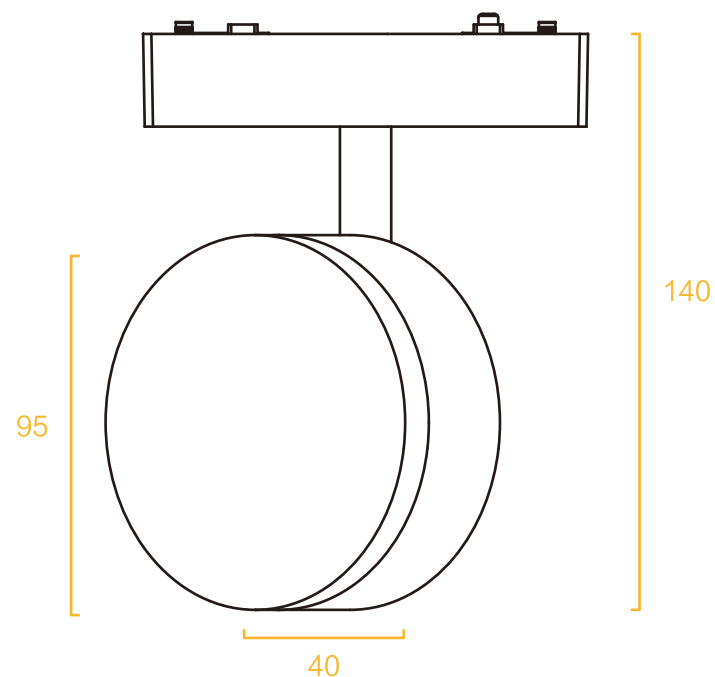

导轨式-柔光

型号: DT04-Z90	Product Code: DT04-Z90
功率: 9W	Watt: 9W
显指: Ra90	>CRI: Ra90
电压: 48V	Voltage: 48V
尺寸: 95x40mm	Product Size: 95x40mm
颜色: 黑 / 白	Color: Black / White
材质: 铝+塑料	Material: aluminum + plastic

色温/CCT

光束角/Beam angle

180°

系统选配/System Options

Phone/WhatsApp: +86 13925474440
Email:sales@mo-lighting.com
Website:https://www.mo-lighting.com/