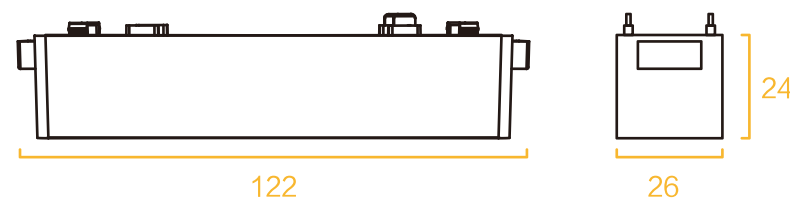

Email: sales@mo-lighting.com

Website: <https://www.mo-lighting.com/>

线条格栅

型号: DT01-6T

功率: 6W

显指: Ra90

电压: 48V

尺寸: 122x26x24mm