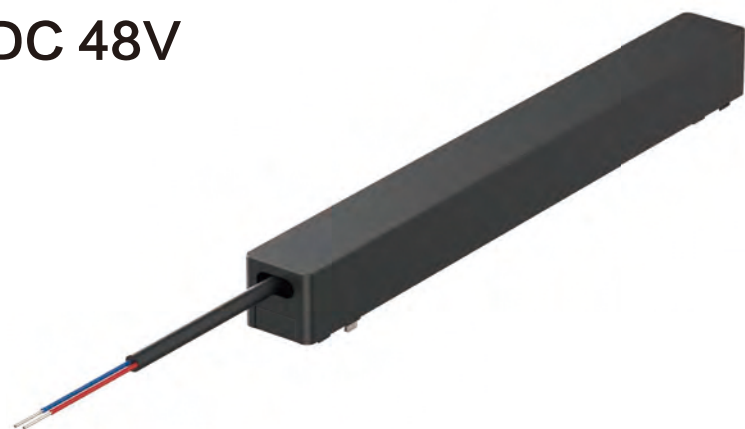

型号：I型转角导电模块
Product Code: DT-RJ

THINS

MT-超薄磁轨系统
Thins Magnetic Track System

Foshan MO-Lighting Co., Ltd

DC 48V

型号: DTT-100W 变压器
DTT--200W 变压器

Product Code:
DTT-100W-Transformer
DTT-200W-Transformer

型号: DTT-CXH储线盒
Product Code:
DTT--CXH Cable Box